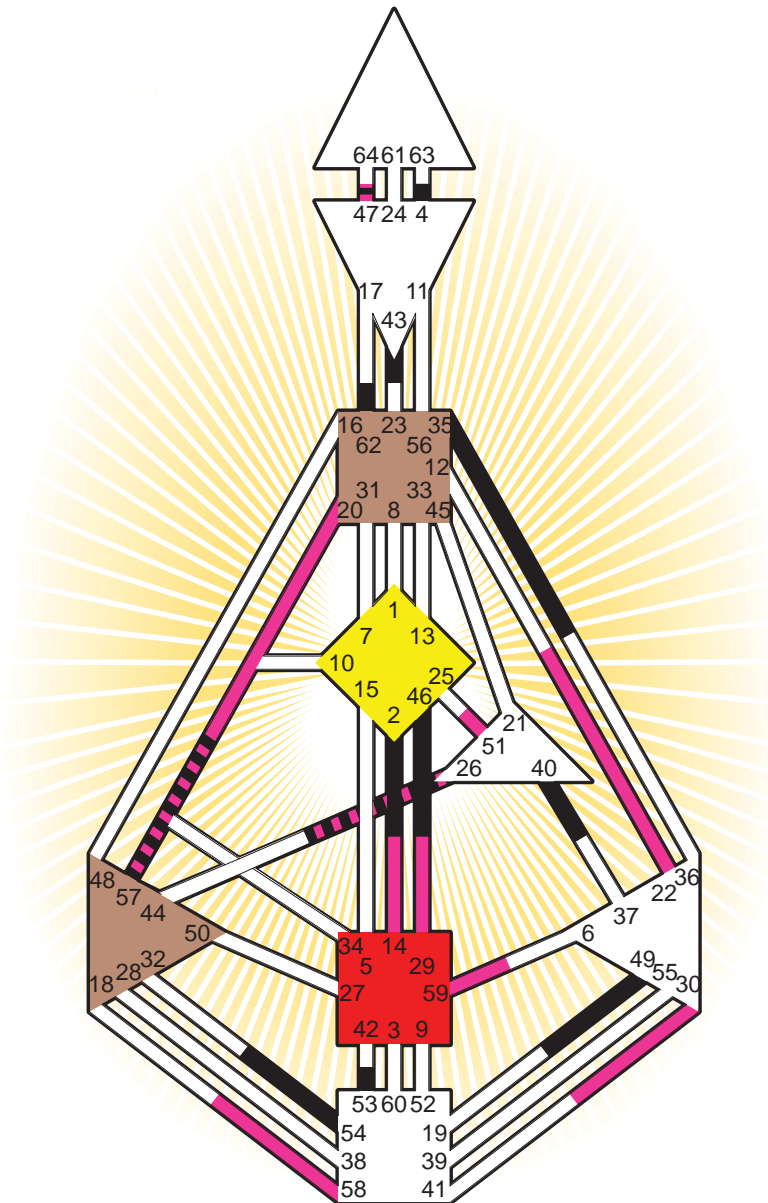

ZEN HUMAN DESIGN

INDIVIDUAL CHART

Michelle Kwan

Personality

Los Angeles, CA
7. July 1980
10:05:00 PDT
17:05:00 GMT

Design

7. April 1980
09:10:52 GMT

Rodden Rating **AA**

Definition Type

- ☐ No Definition
- ☐ Single Definition
- ☒ Split Definition
- ☐ Triple Split Definition
- ☐ Quadruple Split Definition

Mode

- ☒ To Wait
- ☐ To Do

Defined Centers

- ☒ Throat ☐ Head
- ☒ Ji ☐ Heart
- ☒ Sacral ☐ Root

Awareness

- ☐ Mental (Ajna)
- ☒ Intuitive (Spleen)
- ☐ Emotional (Solar Plexus)

	☉	⊕	☾	♋	♌	♍	♎	♏	♐	♑	♒	♓	
Personality	53.1	54.1	2.5	4.2	49.2	62.2	35.6	46.1	40.2	47.6	43.4	26.4	57.5
Design	51.3	57.3	58.1	29.4	30.4	22.4	20.4	29.2	59.1	47.6	14.1	26.6	57.6