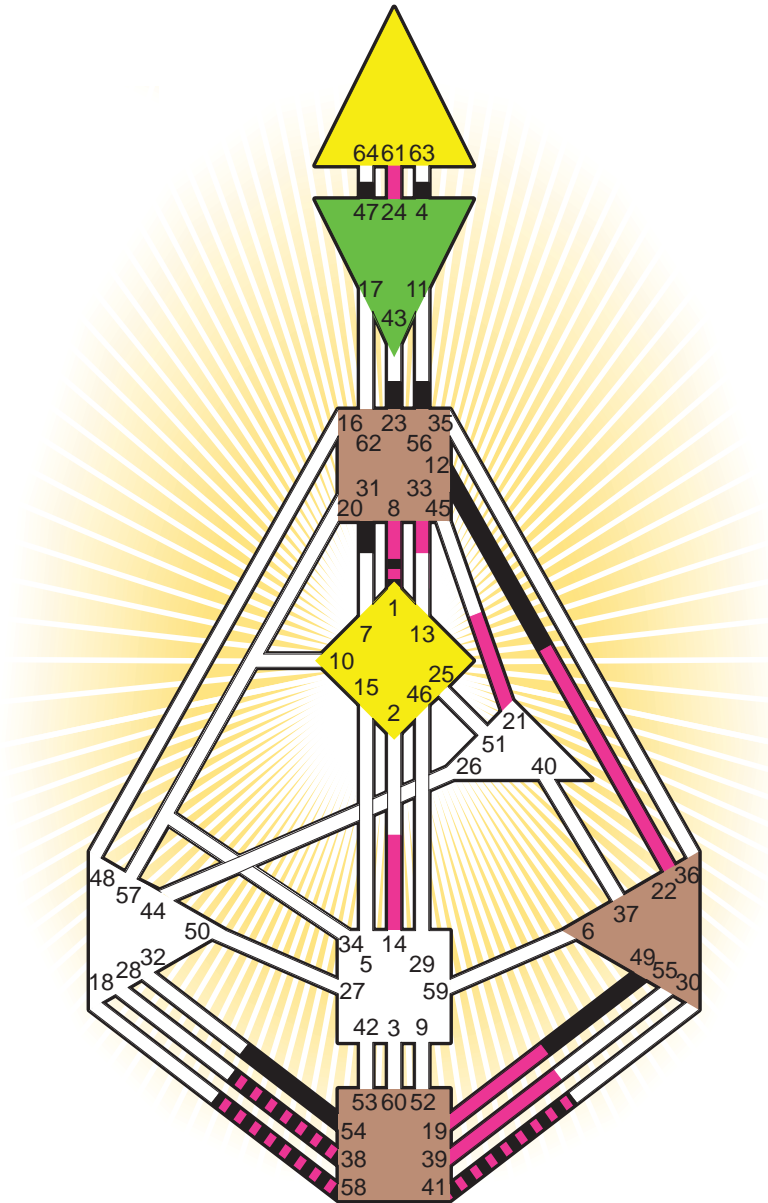

Definition Type

- No Definition
- Single Definition
- Split Definition
- Triple Split Definition
- Quadruple Split Definition

Mode

- To Wait
- To Do

Defined Centers

- Throat
- Head
- Ji
- Heart
- Sacral
- Root

Awareness

- Mental (Ajna)
- Intuitive (Spleen)
- Emotional (Solar Plexus)

	☉	⊕	☾	♋	♌	♍	♎	♏	♐	♑	♒	♓	
Personality	4.5	49.5	12.3	41.6	31.6	47.3	31.1	23.4	56.4	54.6	58.3	38.3	1.2
Design	8.1	14.1	41.3	19.3	33.3	24.1	21.5	22.2	39.1	61.5	58.6	38.6	1.4