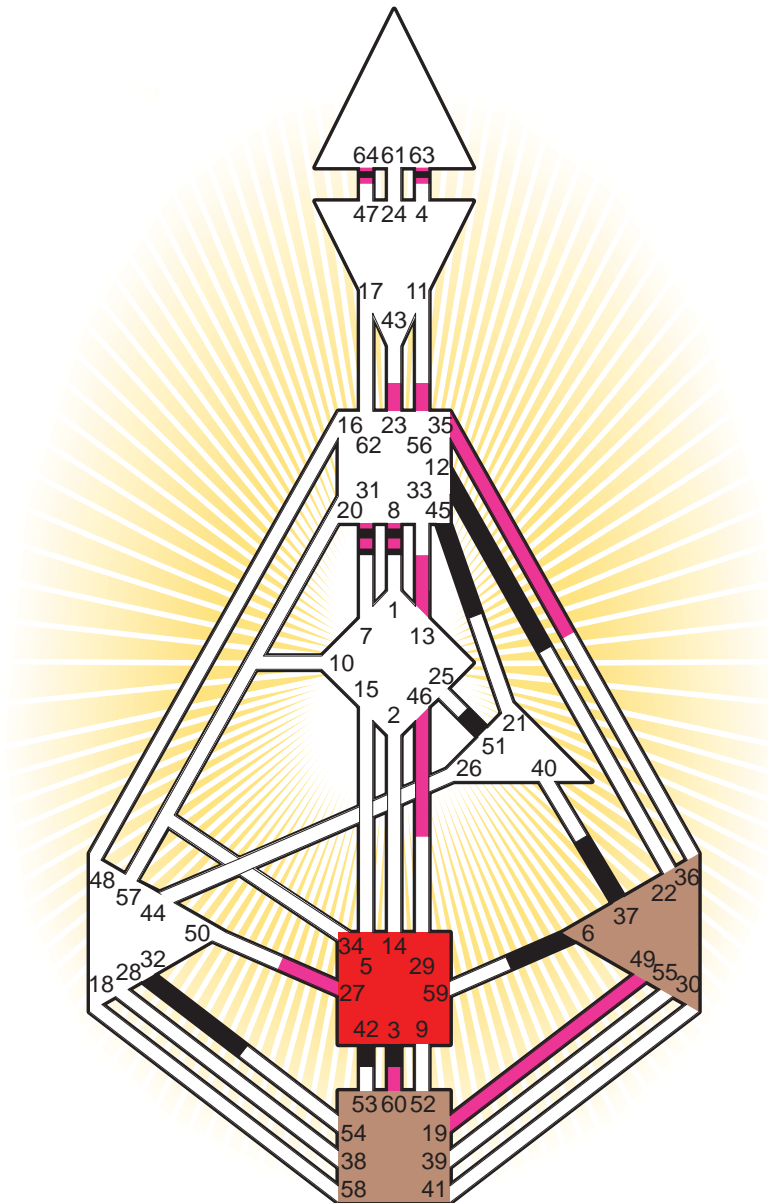

ZEN HUMAN DESIGN

INDIVIDUAL CHART

Kenneth Lay

Personality

Tyrone, MO
 15. April 1942
 18:00:00 CWT
 23:00:00 GMT

Design

18. January 1942
 01:28:04 GMT

Rodden Rating **AA**

Definition Type

- No Definition
- Single Definition
- Split Definition
- Triple Split Definition
- Quadruple Split Definition

Mode

- To Wait
- To Do

Defined Centers

- Throat
- Head
- Ji
- Heart
- Sacral
- Root

Awareness

- Mental (Ajna)
- Intuitive (Spleen)
- Emotional (Solar Plexus)

	☉	⊕	☾	♈	♉	♊	♋	♌	♍	♎	♏	♐	♑
Personality	42.5	32.5	<u>3.4</u>	64.2	63.2	51.6	37.4	12.2	45.2	8.3	8.5	6.6	31.2
Design	<u>60.2</u>	<u>56.2</u>	<u>19.6</u>	64.4	63.4	13.1	<u>49.2</u>	27.2	35.1	23.3	8.3	46.2	31.3