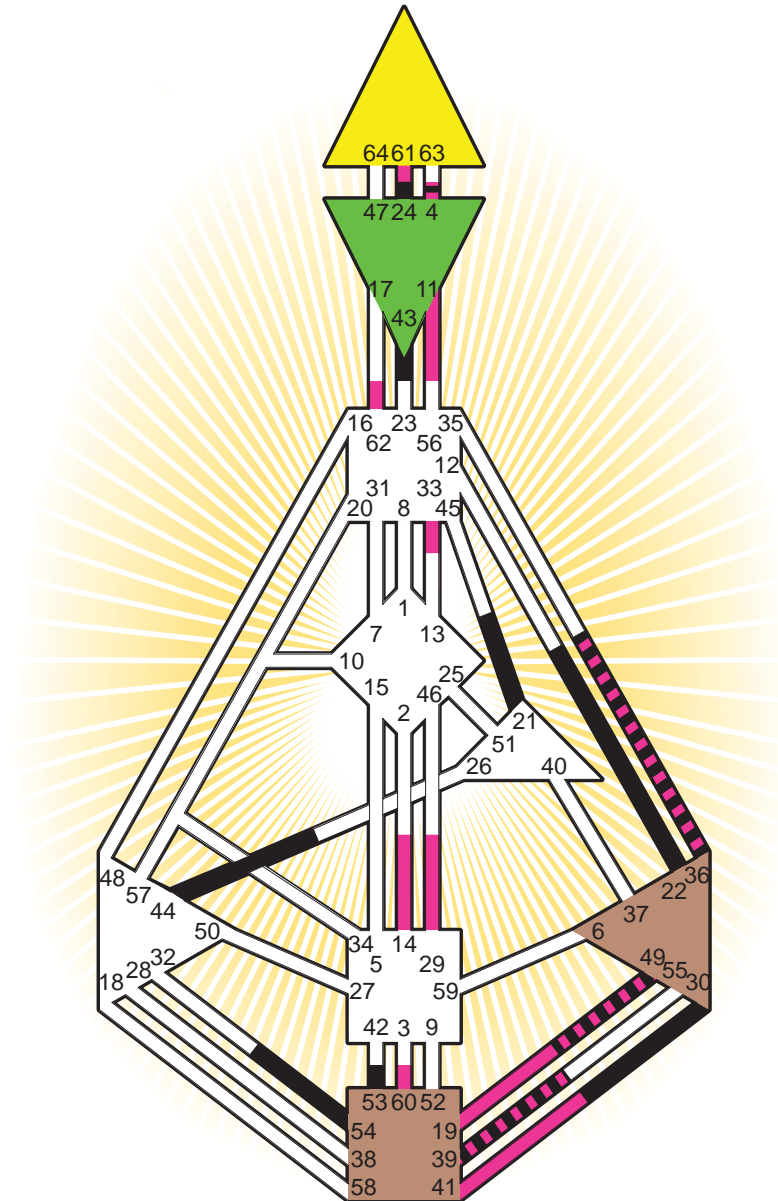

ZEN HUMAN DESIGN

INDIVIDUAL CHART

Harper Lee

Personality

Monroeton, AL
 28. April 1926
 17:25:00 CST
 23:25:00 GMT

Design

30. January 1926
 12:59:37 GMT

Rodden Rating **AA**

Definition Type

- No Definition
- Single Definition
- Split Definition
- Triple Split Definition
- Quadruple Split Definition

Mode

- To Wait
- To Do

Defined Centers

- Throat ■ Head
- Ji ■ Heart
- Sacral ■ Root

Awareness

- Mental (Ajna)
- Intuitive (Spleen)
- Emotional (Solar Plexus)

	☉	⊕	☾	♋	♌	♍	♎	♏	♐	♑	♒	♓	
Personality	<u>24.1</u>	<u>44.1</u>	<u>43.1</u>	<u>53.5</u>	<u>54.5</u>	<u>21.2</u>	<u>22.6</u>	<u>30.3</u>	<u>49.6</u>	<u>43.6</u>	<u>36.6</u>	<u>4.4</u>	<u>39.4</u>
Design	<u>19.3</u>	<u>33.3</u>	<u>29.4</u>	<u>62.6</u>	<u>61.6</u>	<u>60.3</u>	<u>49.5</u>	<u>11.1</u>	<u>41.5</u>	<u>14.1</u>	<u>36.1</u>	<u>4.6</u>	<u>39.4</u>