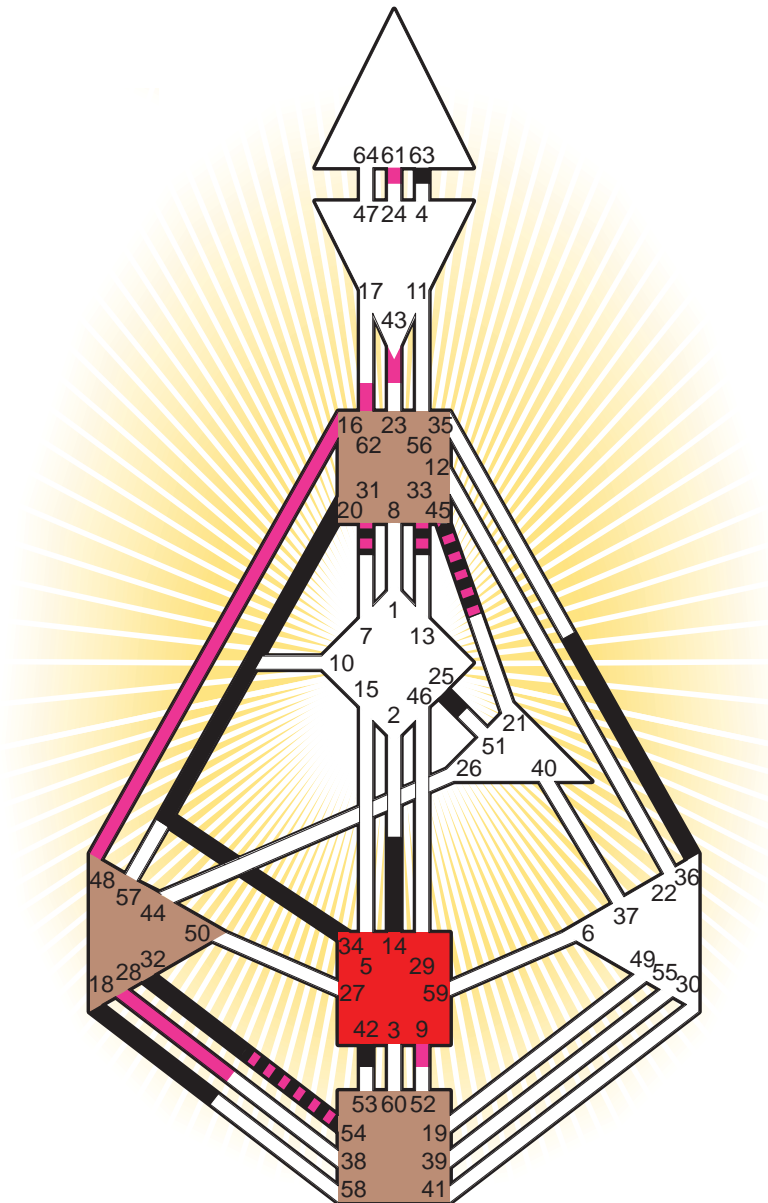

ZEN HUMAN DESIGN

INDIVIDUAL CHART

David Letterman

Personality

Indianapolis, IN
 12. April 1947
 18:00:00 CST
 00:00:00 GMT

Design

15. January 1947
 05:31:01 GMT

Rodden Rating **A**

Definition Type

- No Definition
- Single Definition
- Split Definition
- Triple Split Definition
- Quadruple Split Definition

Mode

- To Wait
- To Do

Defined Centers

- Throat
- Head
- Ji
- Heart
- Sacral
- Root

Awareness

- Mental (Ajna)
- Intuitive (Spleen)
- Emotional (Solar Plexus)

	☉	⊕	☾	♋	♌	♍	♎	♏	♐	♑	♒	♓	
Personality	42.2	32.2	54.1	20.4	34.4	36.4	63.5	25.3	14.2	31.1	45.2	18.6	33.4
Design	61.4	62.4	28.6	16.6	9.6	54.5	9.3	61.2	43.5	31.5	45.2	48.2	33.6