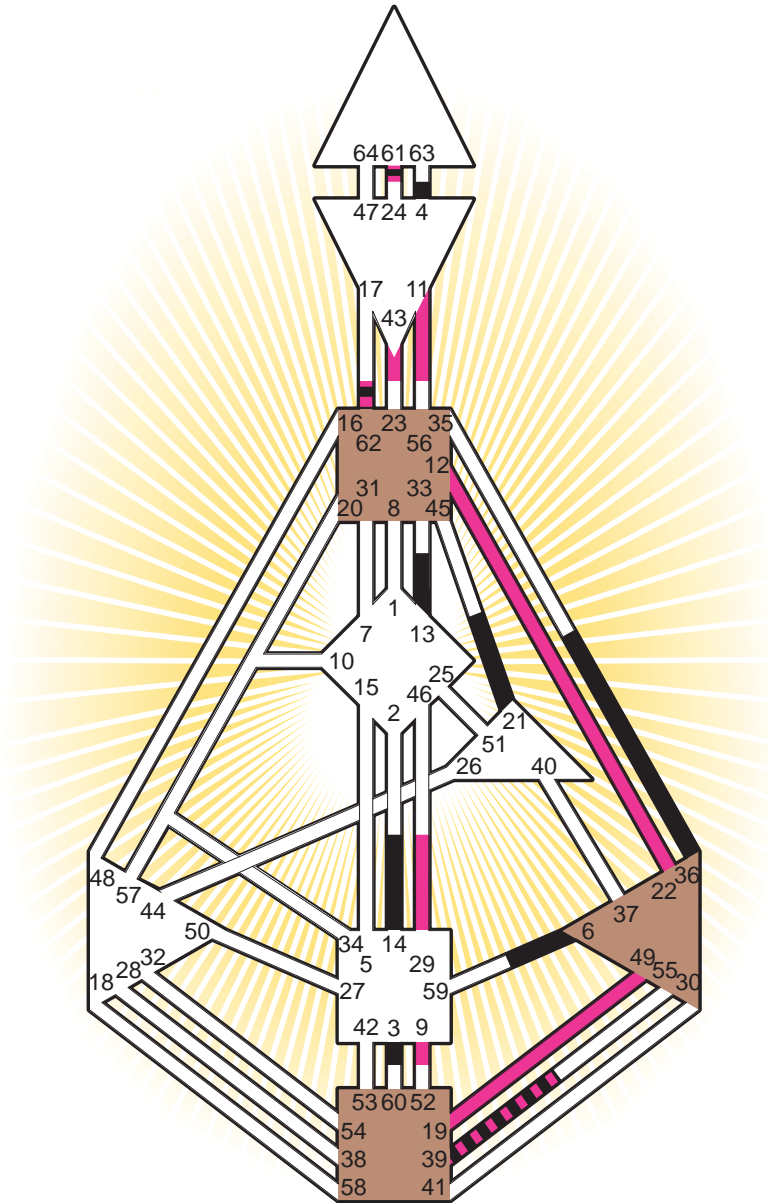

ZEN HUMAN DESIGN

INDIVIDUAL CHART

Jerry Lewis

Personality

Newark, NJ
 16. March 1926
 12:15:00 EST
 17:15:00 GMT

Design

19. December 1925
 18:38:20 GMT

Rodden Rating **AA**

Definition Type

- No Definition
- Single Definition
- Split Definition
- Triple Split Definition
- Quadruple Split Definition

Mode

- To Wait
- To Do

Defined Centers

- Throat
- Head
- Ji
- Heart
- Sacral
- Root

Awareness

- Mental (Ajna)
- Intuitive (Spleen)
- Emotional (Solar Plexus)

	☉	⊕	☾	♋	♌	♍	♎	♏	♐	♑	♒	♓	
Personality	36.3	6.3	3.5	62.3	61.3	21.4	13.3	61.5	13.3	14.2	36.3	4.4	39.4
Design	11.6	12.6	49.4	62.6	61.6	9.6	19.6	43.6	61.6	43.3	22.6	29.1	39.5