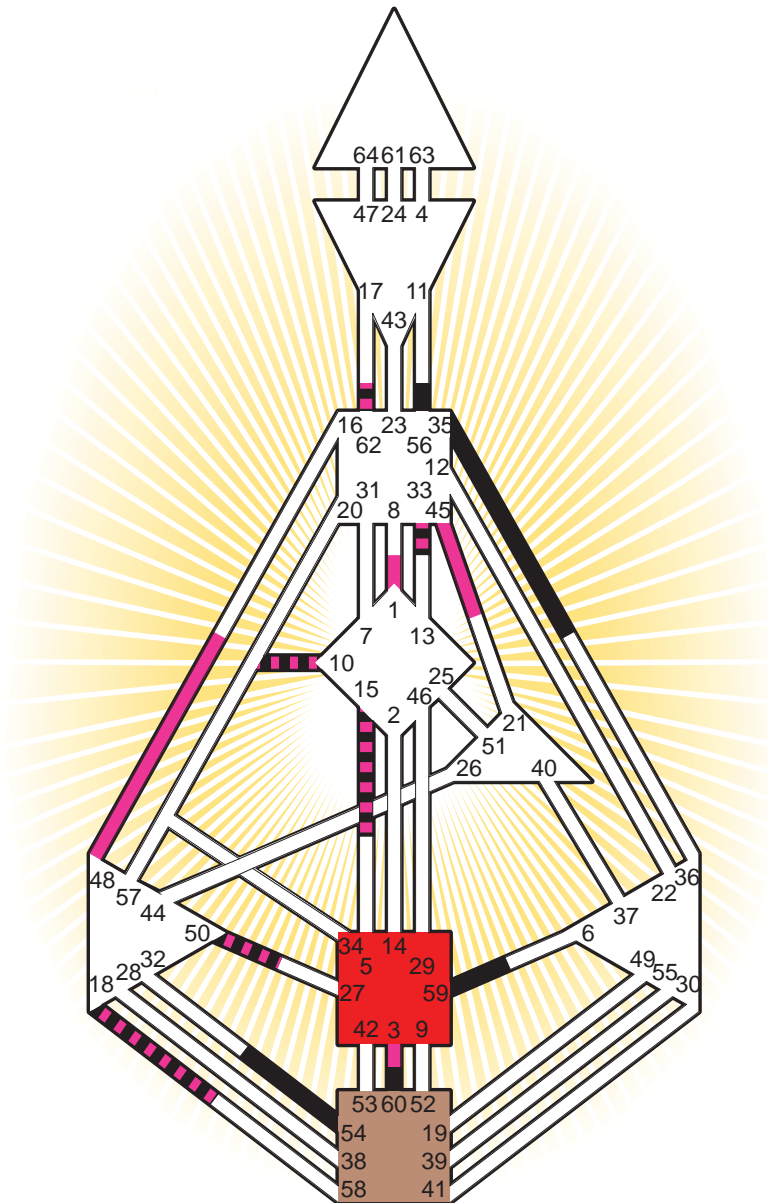

ZEN HUMAN DESIGN

INDIVIDUAL CHART

David Lynch

Personality

Missoula, MT
 20. January 1946
 03:00:00 MST
 10:00:00 GMT

Design

25. October 1945
 13:01:46 GMT

Rodden Rating **AA**

Definition Type

- No Definition
- Single Definition
- Split Definition
- Triple Split Definition
- Quadruple Split Definition

Mode

- To Wait
- To Do

Defined Centers

- Throat
- Head
- Ji
- Heart
- Sacral
- Root

Awareness

- Mental (Ajna)
- Intuitive (Spleen)
- Emotional (Solar Plexus)

	☉	⊕	☾	♋	♌	♍	♎	♏	♐	♑	♒	♓	
Personality	<u>60.4</u>	56.4	59.6	15.2	10.2	54.1	<u>60.1</u>	62.1	50.1	62.1	35.3	18.6	33.4
Design	50.6	<u>3.6</u>	15.4	15.4	10.4	1.4	18.5	62.4	48.4	62.5	45.1	18.4	33.5