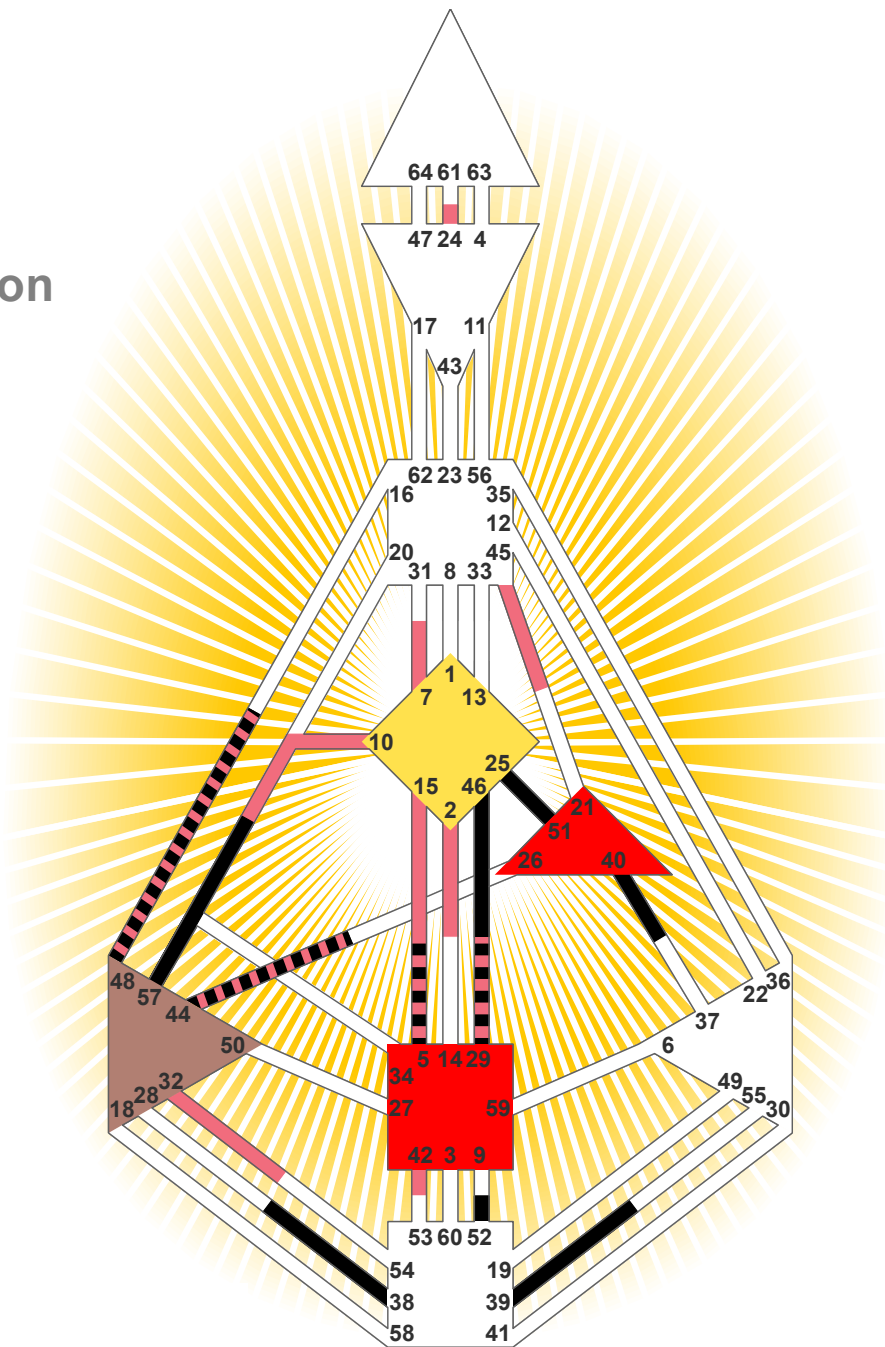

Definition Type

- No Definition
- Single Definition
- Split Definition
- Triple Split Definition
- Quadruple Split Definition

Mode

- To Wait
- To Do

Defined Centers

- Throat
- Head
- Ji
- Heart
- Sacral
- Root

Awareness

- Mental (Ajna)
- Intuitiv (Spleen)
- Emotional (Solar Plexus)

	☉	☊	☋	♋	♌	♍	♎	♏	♐	♑	♒	♓	
Personality	46.1	25.1	38.4	57.1	51.1	40.5	29.5	39.3	52.1	29.1	44.3	5.3	48.5
Design	15.3	10.3	29.3	32.1	42.1	45.4	2.2	24.5	45.1	7.1	44.1	5.4	48.3