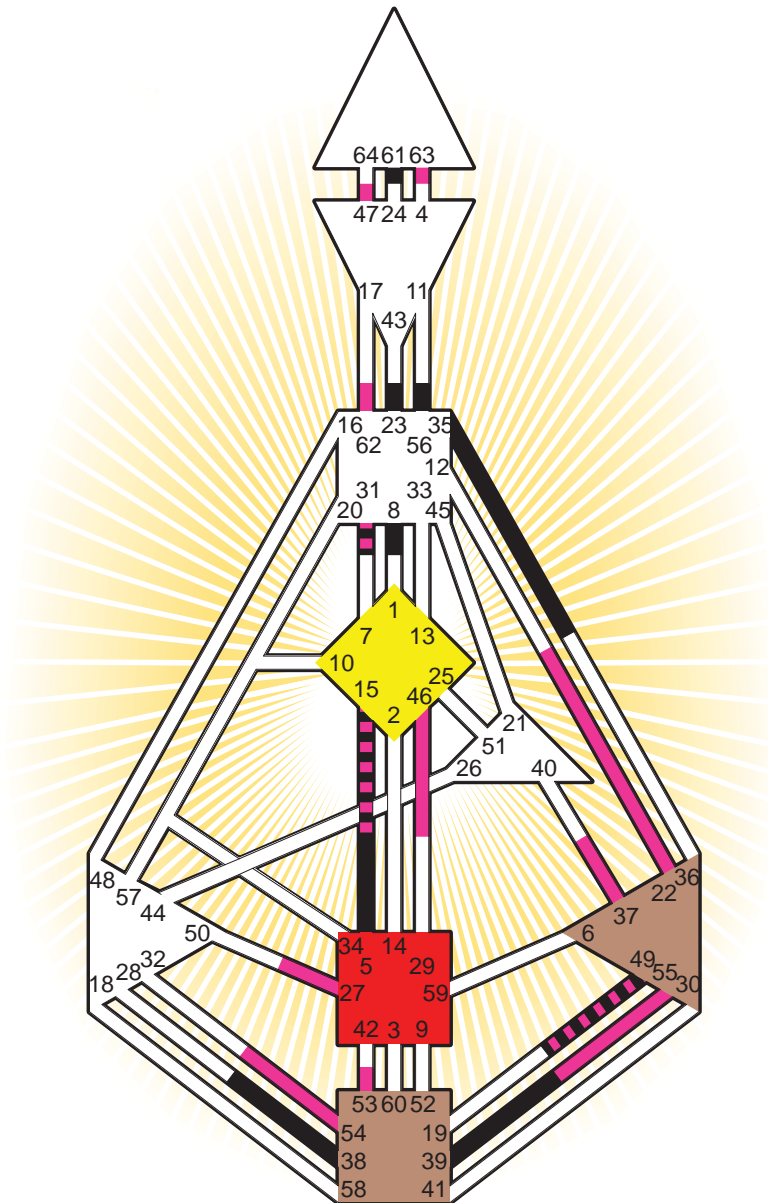

ZEN HUMAN DESIGN

INDIVIDUAL CHART

Dean Martin

Personality

Steubenville, OH
 7. June 1917
 23:55:00 CST
 05:55:00 GMT

Design

9. March 1917
 23:57:31 GMT

Rodden Rating **AA**

Definition Type

- No Definition
- Single Definition
- Split Definition
- Triple Split Definition
- Quadruple Split Definition

Mode

- To Wait
- To Do

Defined Centers

- Throat
- Head
- Ji
- Heart
- Sacral
- Root

Awareness

- Mental (Ajna)
- Intuitive (Spleen)
- Emotional (Solar Plexus)

	☉	⊕	☾	♋	♌	♍	♎	♏	♐	♑	♒	♓	
Personality	35.6	<u>5.6</u>	61.3	38.2	<u>39.2</u>	23.6	<u>15.1</u>	8.1	8.1	56.2	49.6	31.1	<u>15.6</u>
Design	22.2	47.2	46.3	54.3	53.3	<u>55.3</u>	37.2	63.6	27.3	62.4	49.3	31.1	<u>15.5</u>