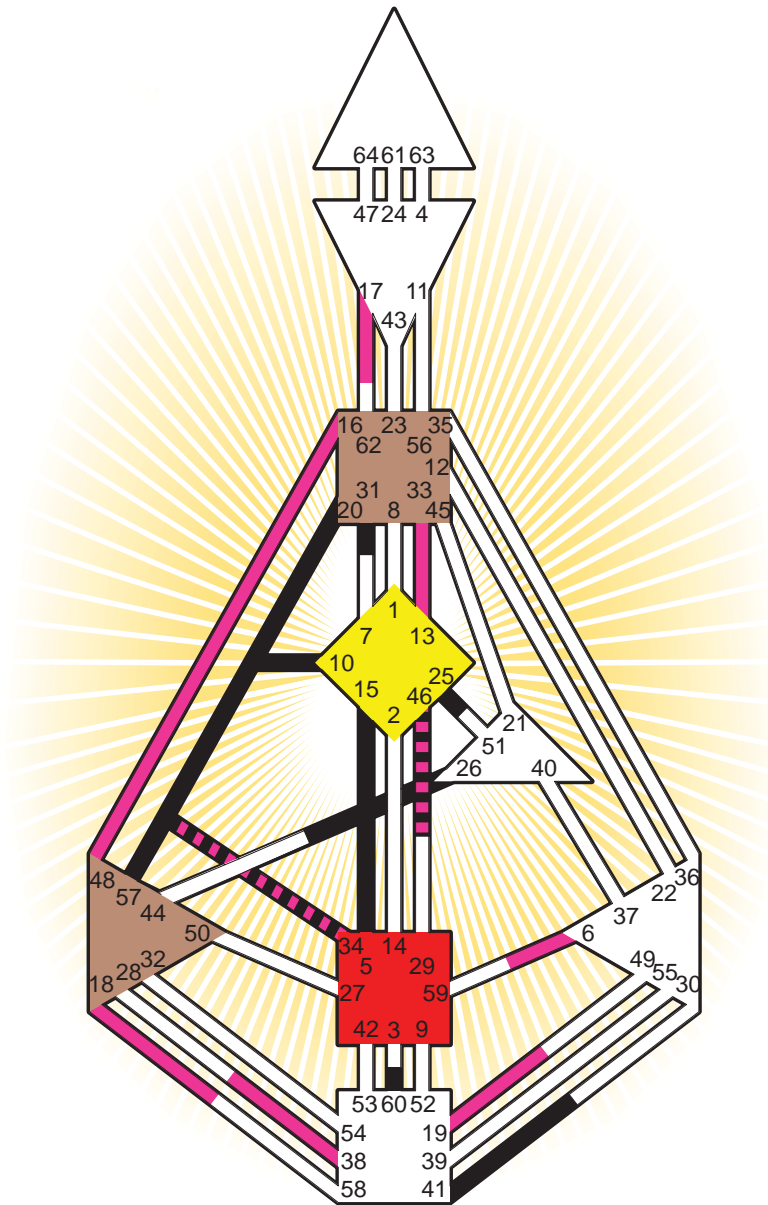

#### Definition Type

- No Definition
- Single Definition
- Split Definition
- Triple Split Definition
- Quadruple Split Definition

#### Mode

- To Wait
- To Do

#### Defined Centers

- Throat  Head
- Ji  Heart
- Sacral  Root

#### Awareness

- Mental (Ajna)
- Intuitive (Spleen)
- Emotional (Solar Plexus)

	☉	⊕	☾	♋	♌	♍	♎	♏	♐	♑	♒	♓	
Personality	<u>10.5</u>	<u>15.5</u>	<u>25.2</u>	<u>41.4</u>	<u>31.4</u>	<u>5.1</u>	<u>60.6</u>	<u>25.1</u>	<u>26.5</u>	<u>20.1</u>	<u>57.3</u>	<u>34.4</u>	<u>46.5</u>
Design	<u>18.1</u>	<u>17.1</u>	<u>38.1</u>	<u>19.6</u>	<u>33.6</u>	<u>6.4</u>	<u>48.4</u>	<u>13.1</u>	<u>34.3</u>	<u>16.1</u>	<u>48.5</u>	<u>34.1</u>	<u>46.2</u>