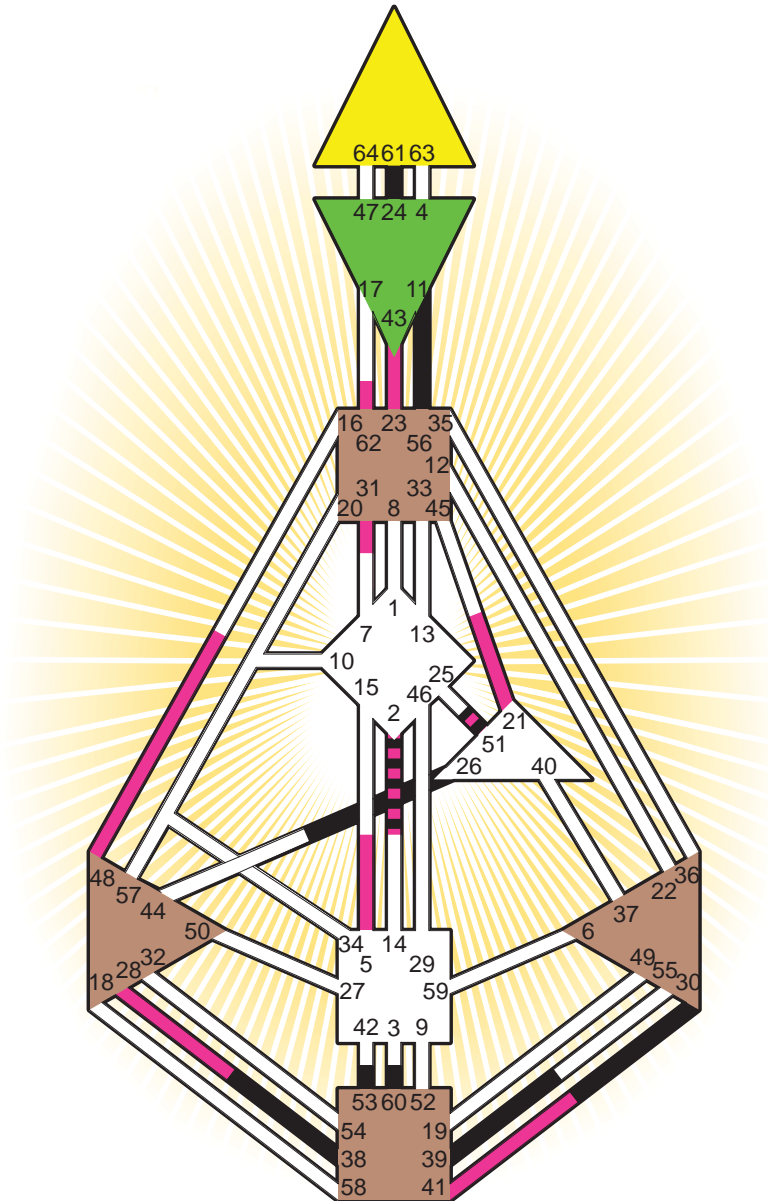

ZEN HUMAN DESIGN

INDIVIDUAL CHART

Henry Matisse

Personality

Le Cateau, F
31. December 1869
20:00:00 LMT
19:45:48 GMT

Design

5. October 1869
11:24:51 GMT

Rodden Rating **AA**

Definition Type

- ☐ No Definition
- ☐ Single Definition
- ☒ Split Definition
- ☐ Triple Split Definition
- ☐ Quadruple Split Definition

Mode

- ☒ To Wait
- ☐ To Do

Defined Centers

- ☒ Throat
- ☒ Head
- ☐ Ji
- ☐ Heart
- ☐ Sacral
- ☐ Root

Awareness

- ☒ Mental (Ajna)
- ☐ Intuitive (Spleen)
- ☐ Emotional (Solar Plexus)

	☉	⊕	☾	♋	♌	♍	♎	♏	♐	♑	♒	♓	
Personality	38.1	39.1	11.3	56.3	60.3	61.1	30.2	61.6	24.4	26.6	53.6	51.2	2.4
Design	48.3	21.3	48.2	31.4	41.4	28.4	43.2	43.3	23.2	5.2	62.2	51.4	2.5