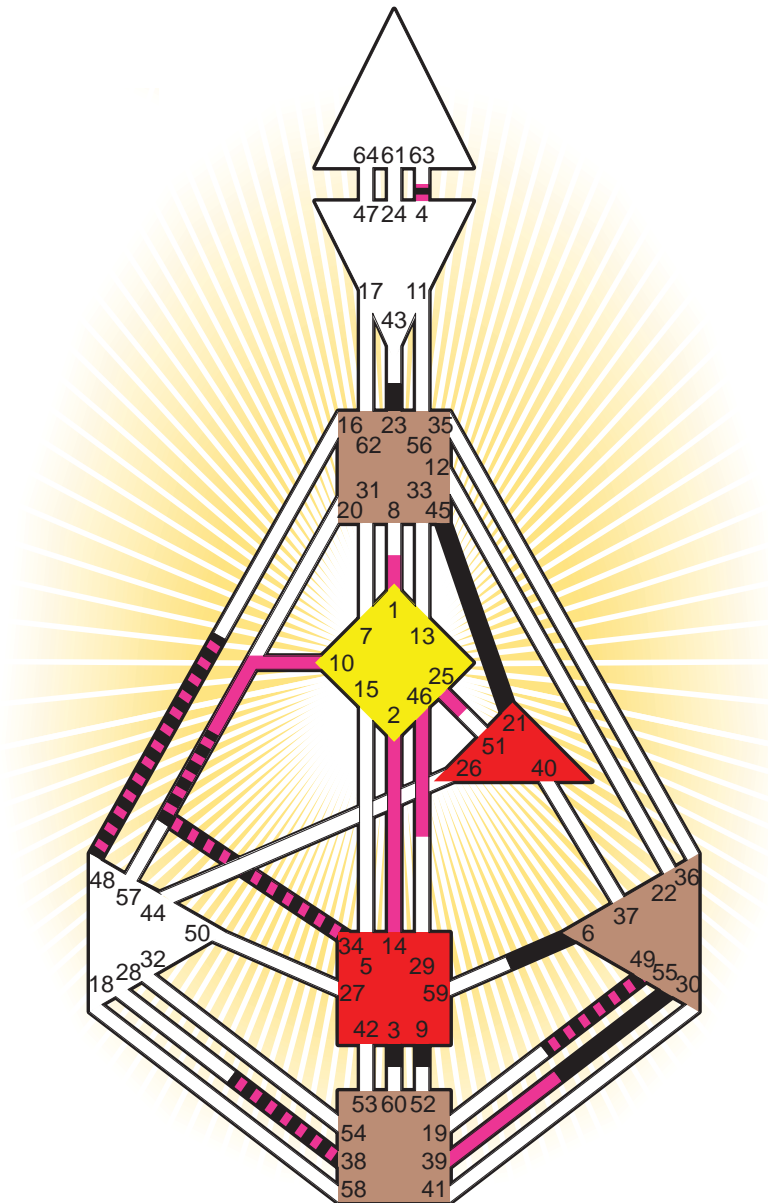

ZEN HUMAN DESIGN

INDIVIDUAL CHART

Ewan McGregor

Personality

Perth, SCO
 31. March 1971
 20:10:00 MET
 19:10:00 GMT

Design

3. January 1971
 11:03:32 GMT

Rodden Rating **AA**

Definition Type

- No Definition
- Single Definition
- Split Definition
- Triple Split Definition
- Quadruple Split Definition

Mode

- To Wait
- To Do

Defined Centers

- Throat
- Head
- Ji
- Heart
- Sacral
- Root

Awareness

- Mental (Ajna)
- Intuitive (Spleen)
- Emotional (Solar Plexus)

	☉	⊕	☾	♈	♉	♊	♋	♌	♍	♎	♏	♐	♑
Personality	<u>21.1</u>	<u>48.1</u>	<u>45.2</u>	49.4	4.4	3.4	<u>55.3</u>	38.3	9.1	23.2	48.3	<u>34.3</u>	6.6
Design	38.4	<u>39.4</u>	25.5	49.6	4.6	<u>10.2</u>	<u>14.3</u>	1.5	<u>14.4</u>	<u>2.3</u>	48.5	<u>34.3</u>	46.2