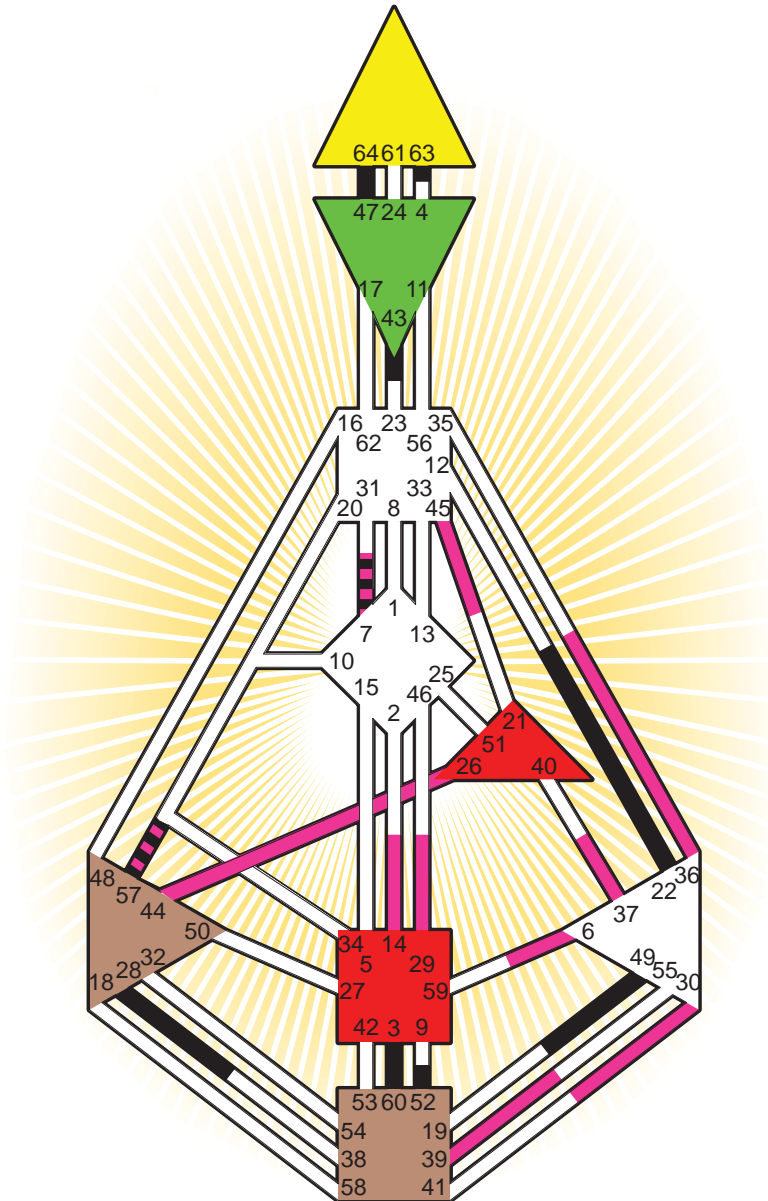

ZEN HUMAN DESIGN

INDIVIDUAL CHART

Ed McMahon

Personality

Detroit, MI
 6. March 1923
 14:23:00 EST
 19:23:00 GMT

Design

10. December 1922
 01:19:40 GMT

Rodden Rating **B**

Definition Type

- No Definition
- Single Definition
- Split Definition
- Triple Split Definition
- Quadruple Split Definition

Mode

- To Wait
- To Do

Defined Centers

- Throat
- Ji
- Sacral
- Head
- Heart
- Root

Awareness

- Mental (Ajna)
- Intuitive (Spleen)
- Emotional (Solar Plexus)

	☉	⊕	☾	♋	♌	♍	♎	♏	♐	♑	♒	♓	
Personality	63.5	64.5	28.5	47.4	22.4	49.3	60.5	3.6	43.1	57.5	63.3	7.3	52.6
Design	26.1	45.1	29.2	6.4	36.4	26.3	14.1	30.5	44.2	57.3	37.5	7.6	39.2