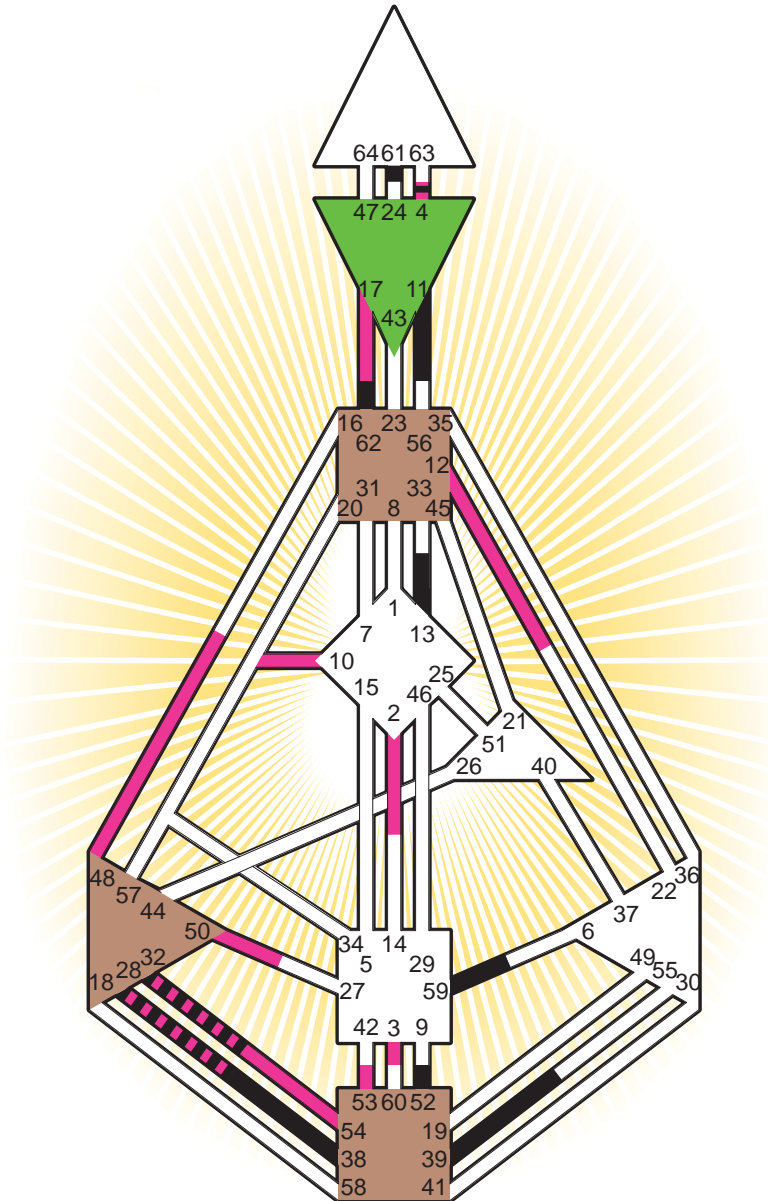

ZEN HUMAN DESIGN

INDIVIDUAL CHART

Angela Merkel

Personality

Hamburg, D
17. July 1954
17:45:00 MET
16:45:00 GMT

Design

17. April 1954
02:35:33 GMT

Rodden Rating **AA**

Definition Type

- ☐ No Definition
- ☐ Single Definition
- ☒ Split Definition
- ☐ Triple Split Definition
- ☐ Quadruple Split Definition

Mode

- ☒ To Wait
- ☐ To Do

Defined Centers

- ☒ Throat
- ☐ Head
- ☐ Ji
- ☐ Heart
- ☐ Sacral
- ☒ Root

Awareness

- ☒ Mental (Ajna)
- ☒ Intuitive (Spleen)
- ☐ Emotional (Solar Plexus)

	☉	⊕	☾	♋	♌	♍	♎	♏	♐	♑	♒	♓	
Personality	<u>62.5</u>	<u>61.5</u>	<u>13.3</u>	<u>38.6</u>	<u>39.6</u>	<u>52.6</u>	<u>59.6</u>	<u>11.5</u>	<u>39.3</u>	<u>28.1</u>	<u>62.3</u>	<u>32.3</u>	<u>4.6</u>
Design	<u>3.1</u>	<u>50.1</u>	<u>48.6</u>	<u>54.4</u>	<u>53.4</u>	<u>17.2</u>	<u>2.3</u>	<u>10.4</u>	<u>12.1</u>	<u>28.6</u>	<u>53.5</u>	<u>32.5</u>	<u>4.4</u>