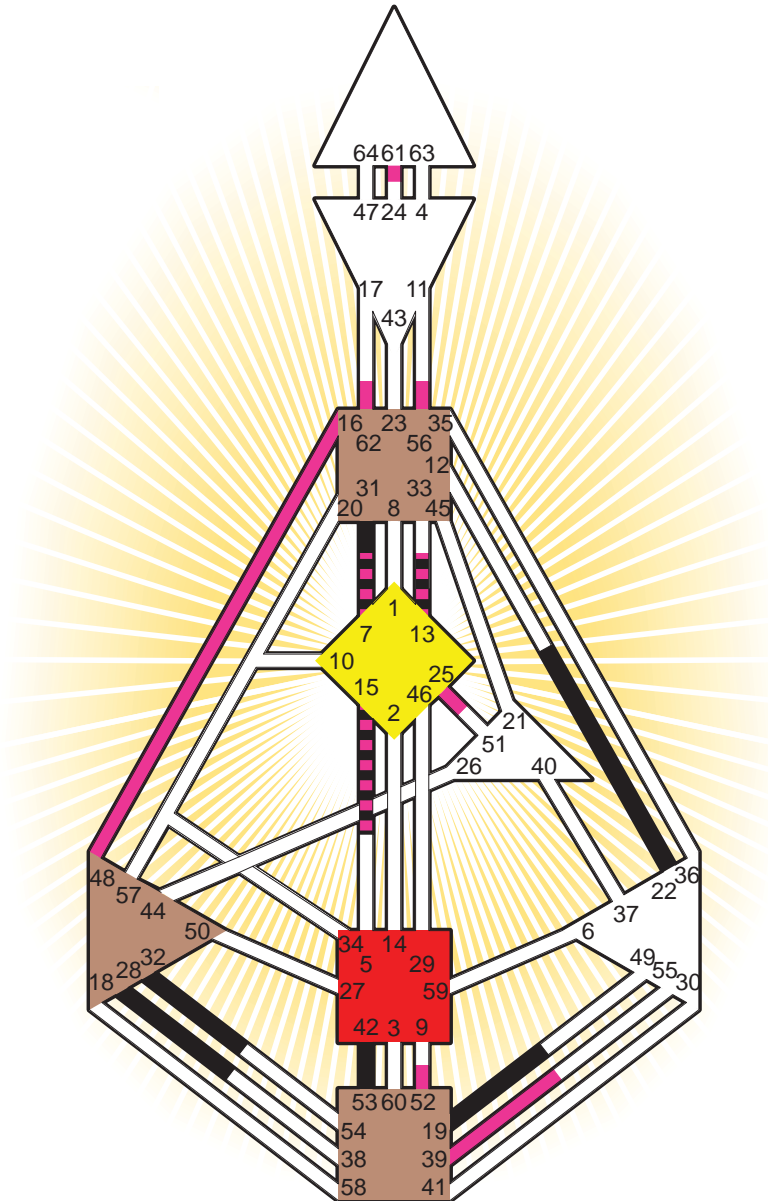

ZEN HUMAN DESIGN

INDIVIDUAL CHART

Arthur Miller

Personality

New York, NY
 17. October 1915
 05:12:00 EST
 10:12:00 GMT

Design

18. July 1915
 16:40:59 GMT

Rodden Rating C

Definition Type

- No Definition
- Single Definition
- Split Definition
- Triple Split Definition
- Quadruple Split Definition

Mode

- To Wait
- To Do

Defined Centers

- Throat
- Head
- Ji
- Heart
- Sacral
- Root

Awareness

- Mental (Ajna)
- Intuitive (Spleen)
- Emotional (Solar Plexus)

	☉	⊕	☾	♋	♌	♍	♎	♏	♐	♑	♒	♓	
Personality	32.3	<u>42.3</u>	13.4	13.2	<u>7.2</u>	28.3	28.1	<u>31.4</u>	22.4	<u>53.2</u>	19.5	<u>31.1</u>	15.6
Design	62.5	61.5	<u>48.1</u>	13.5	<u>7.5</u>	52.1	39.1	<u>16.4</u>	25.1	52.5	13.2	56.4	15.5