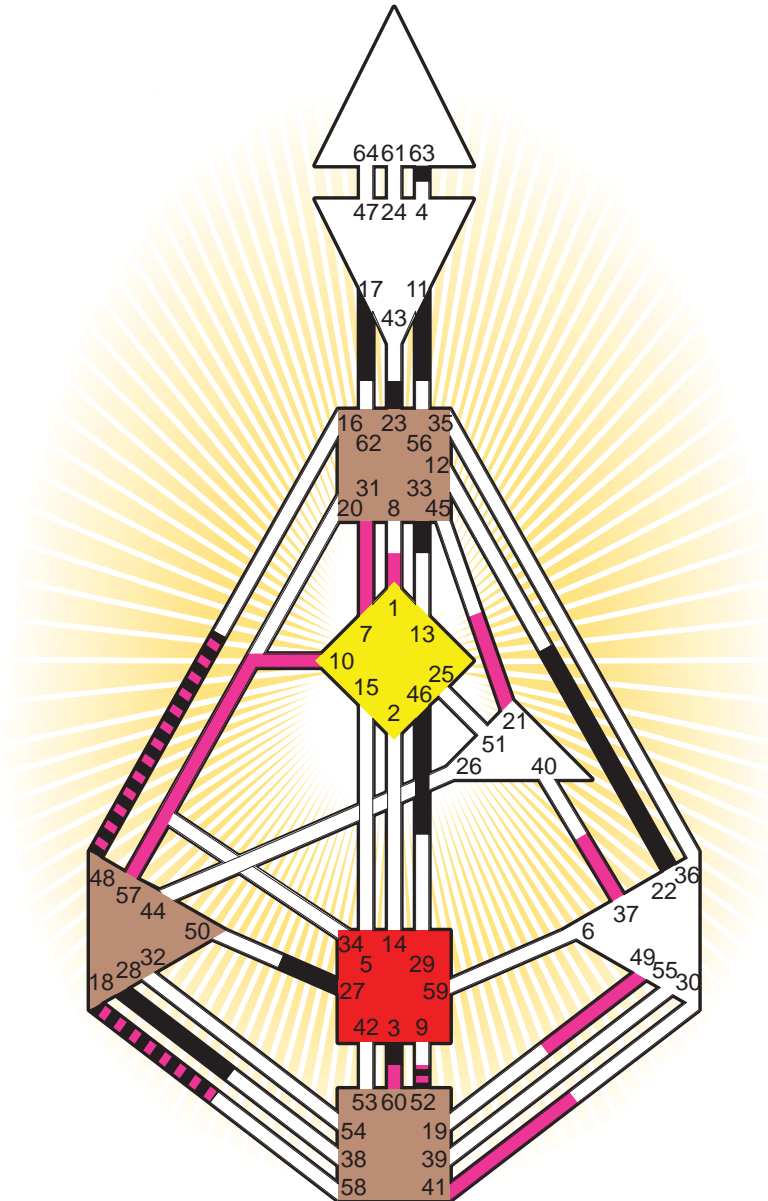

ZEN HUMAN DESIGN

INDIVIDUAL CHART

Charles Mingus

Personality

Nogales, AZ
 22. April 1922
 21:30:00 MST
 04:30:00 GMT

Design

24. January 1922
 23:43:32 GMT

Rodden Rating **AA**

Definition Type

- No Definition
- Single Definition
- Split Definition
- Triple Split Definition
- Quadruple Split Definition

Mode

- To Wait
- To Do

Defined Centers

- Throat
- Head
- Ji
- Heart
- Sacral
- Root

Awareness

- Mental (Ajna)
- Intuitive (Spleen)
- Emotional (Solar Plexus)

	☉	⊕	☾	♋	♌	♍	♎	♏	♐	♑	♒	♓	
Personality	27.1	28.1	22.1	18.6	17.6	<u>3.5</u>	23.2	11.2	48.3	46.5	63.2	33.6	52.5
Design	41.3	<u>31.3</u>	<u>10.3</u>	48.3	21.3	49.3	<u>60.5</u>	1.4	<u>57.4</u>	18.4	37.3	<u>7.2</u>	52.5