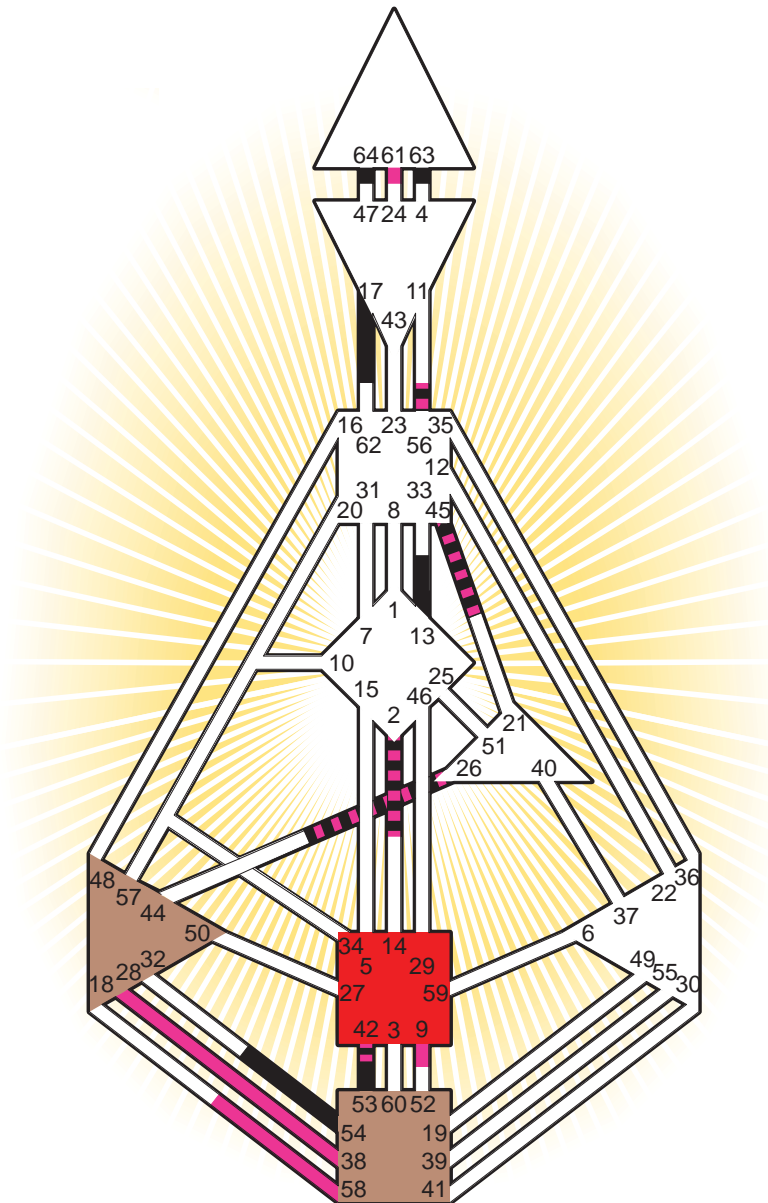

ZEN HUMAN DESIGN

INDIVIDUAL CHART

Piet Mondrian

Personality

Amersfoort, NL
7. March 1872
06:00:00 LMT
05:38:24 GMT

Design

11. December 1871
10:38:15 GMT

Rodden Rating **AA**

Definition Type

- ☐ No Definition
- ☒ Single Definition
- ☐ Split Definition
- ☐ Triple Split Definition
- ☐ Quadruple Split Definition

Mode

- ☒ To Wait
- ☐ To Do

Defined Centers

- ☐ Throat
- ☐ Head
- ☐ Ji
- ☐ Heart
- ☒ Sacral
- ☒ Root

Awareness

- ☐ Mental (Ajna)
- ☒ Intuitive (Spleen)
- ☐ Emotional (Solar Plexus)

	☉	⊕	☾	♈	♉	♊	♋	♌	♍	♎	♏	♐	♑
Personality	63.6	64.6	13.3	45.1	26.1	63.3	13.1	17.1	53.6	54.5	56.2	42.2	2.6
Design	26.3	45.3	9.4	45.6	26.6	58.6	28.1	61.6	56.3	38.1	56.5	42.1	2.6