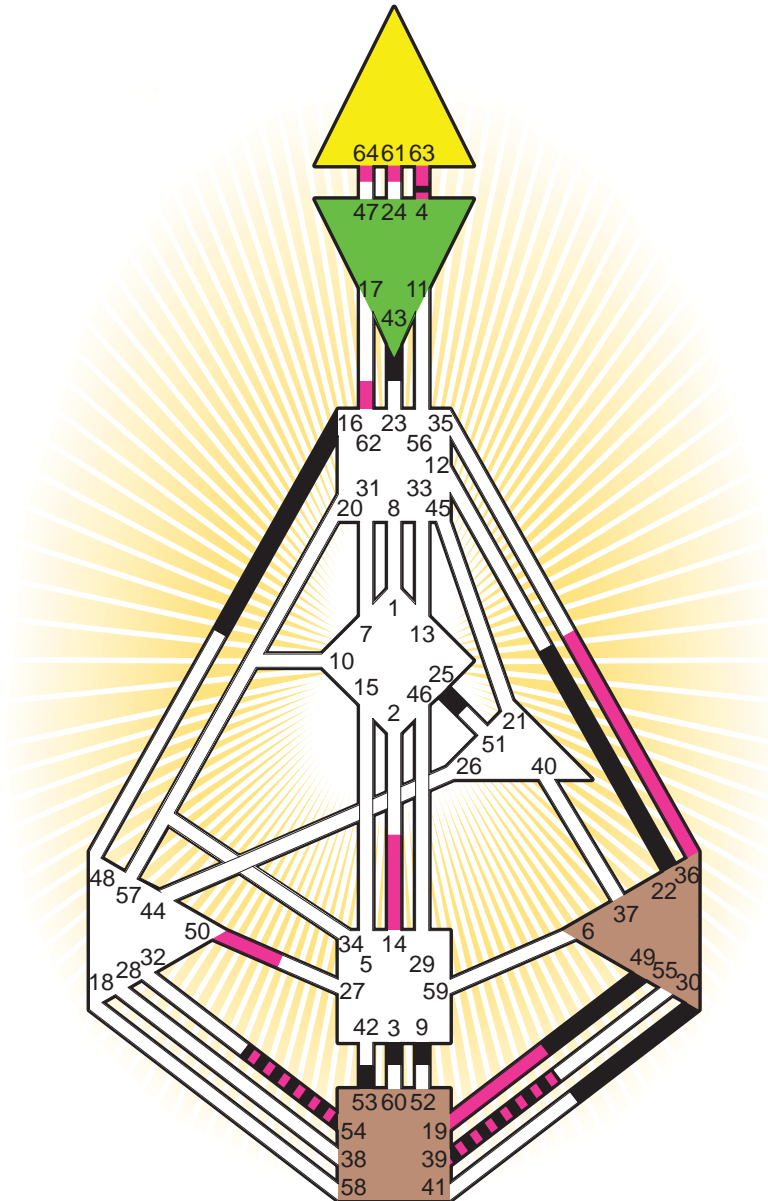

ZEN HUMAN DESIGN

INDIVIDUAL CHART

Marilyn Monroe

Personality

Los Angeles, CA
 1. June 1926
 09:30:00 PST
 17:30:00 GMT

Design

3. March 1926
 18:44:52 GMT

Rodden Rating **AA**

Definition Type

- No Definition
- Single Definition
- Split Definition
- Triple Split Definition
- Quadruple Split Definition

Mode

- To Wait
- To Do

Defined Centers

- Throat Head
- Ji Heart
- Sacral Root

Awareness

- Mental (Ajna)
- Intuitive (Spleen)
- Emotional (Solar Plexus)

	☉	⊕	☾	♋	♌	♍	♎	♏	♐	♑	♒	♓	
Personality	16.6	9.6	<u>49.1</u>	53.2	54.2	16.2	3.3	22.4	30.3	43.3	25.1	<u>4.4</u>	39.5
Design	<u>63.2</u>	<u>64.2</u>	<u>50.2</u>	62.4	61.4	36.4	<u>19.4</u>	54.2	<u>19.6</u>	14.2	36.3	<u>4.5</u>	39.4