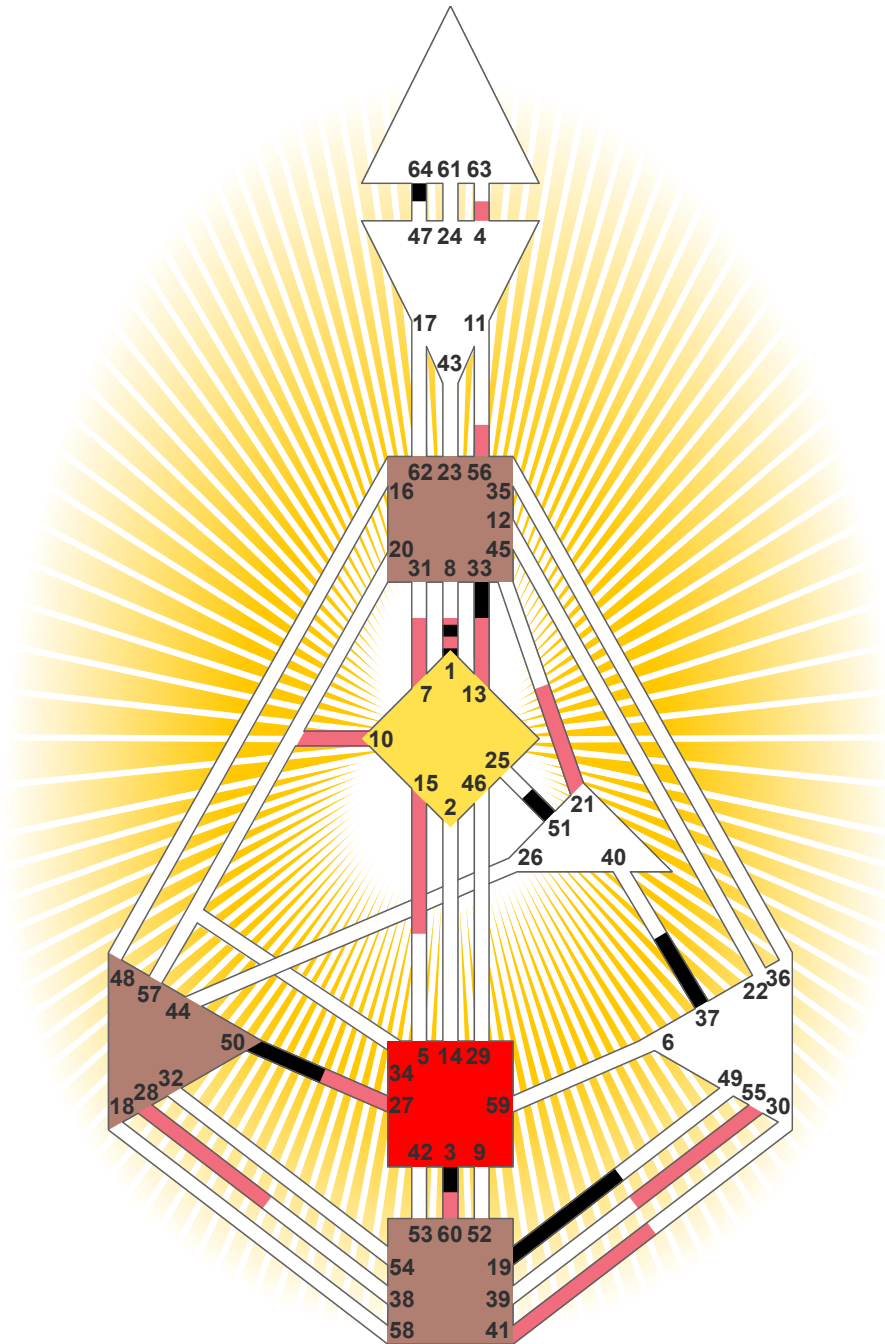

Definition Type

- No Definition
- Single Definition
- Split Definition
- Triple Split Definition
- Quadruple Split Definition

Mode

- To Wait
- To Do

Defined Centers

- Throat
- Head
- Ji
- Heart
- Sacral
- Root

Awareness

- Mental (Ajna)
- Intuitiv (Spleen)
- Emotional (Solar Plexus)

	☉	⊕	☾	♋	♌	♍	♎	♏	♐	♑	♒	♓	
Personality	3.1	50.1	64.5	3.6	50.6	3.4	51.4	33.5	33.1	1.2	37.2	19.1	51.1
Design	60.3	56.3	15.4	27.6	28.6	13.5	10.2	4.6	7.2	1.3	55.3	41.4	21.5