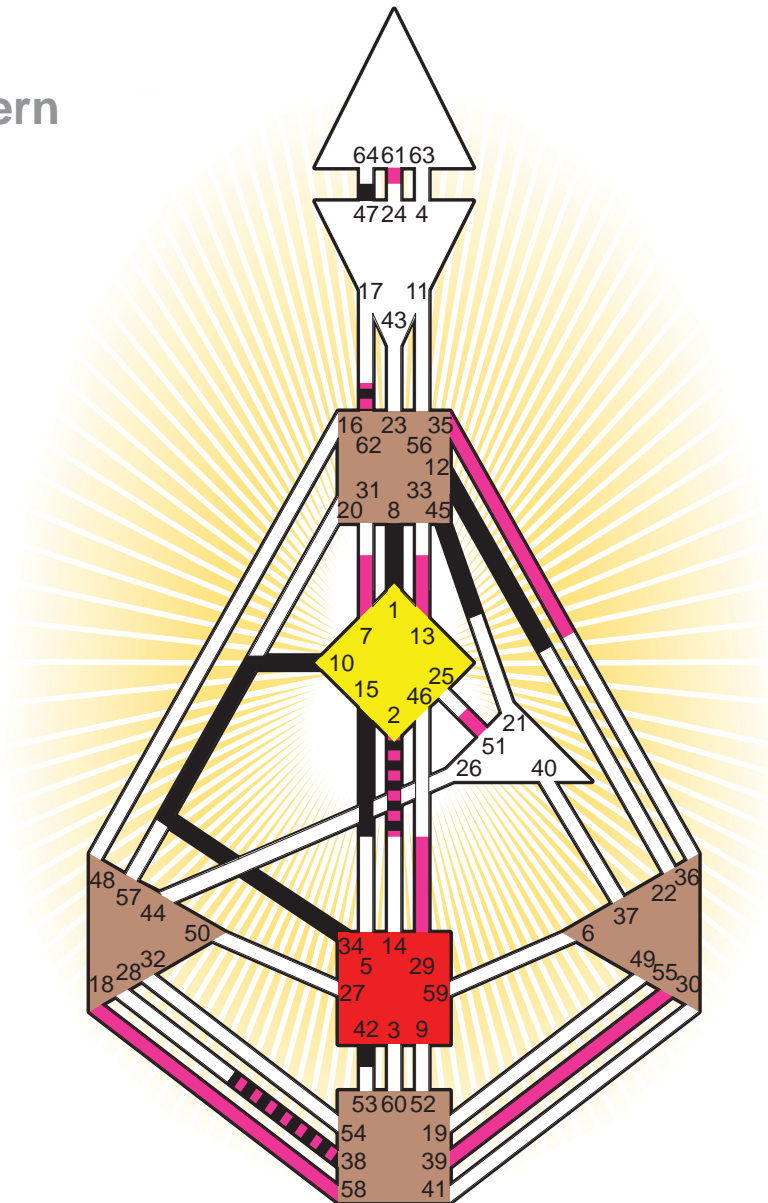

Definition Type

- No Definition
- Single Definition
- Split Definition
- Triple Split Definition
- Quadruple Split Definition

Mode

- To Wait
- To Do

Defined Centers

- Throat
- Head
- Ji
- Heart
- Sacral
- Root

Awareness

- Mental (Ajna)
- Intuitive (Spleen)
- Emotional (Solar Plexus)

	☉	⊕	☾	♋	♌	♍	♎	♏	♐	♑	♒	♓	
Personality	2.3	1.3	34.4	15.4	10.4	8.4	45.4	47.3	12.4	38.1	62.3	42.2	2.6
Design	13.5	7.5	29.4	39.1	38.1	61.2	55.2	18.5	35.6	58.3	62.4	51.5	2.4