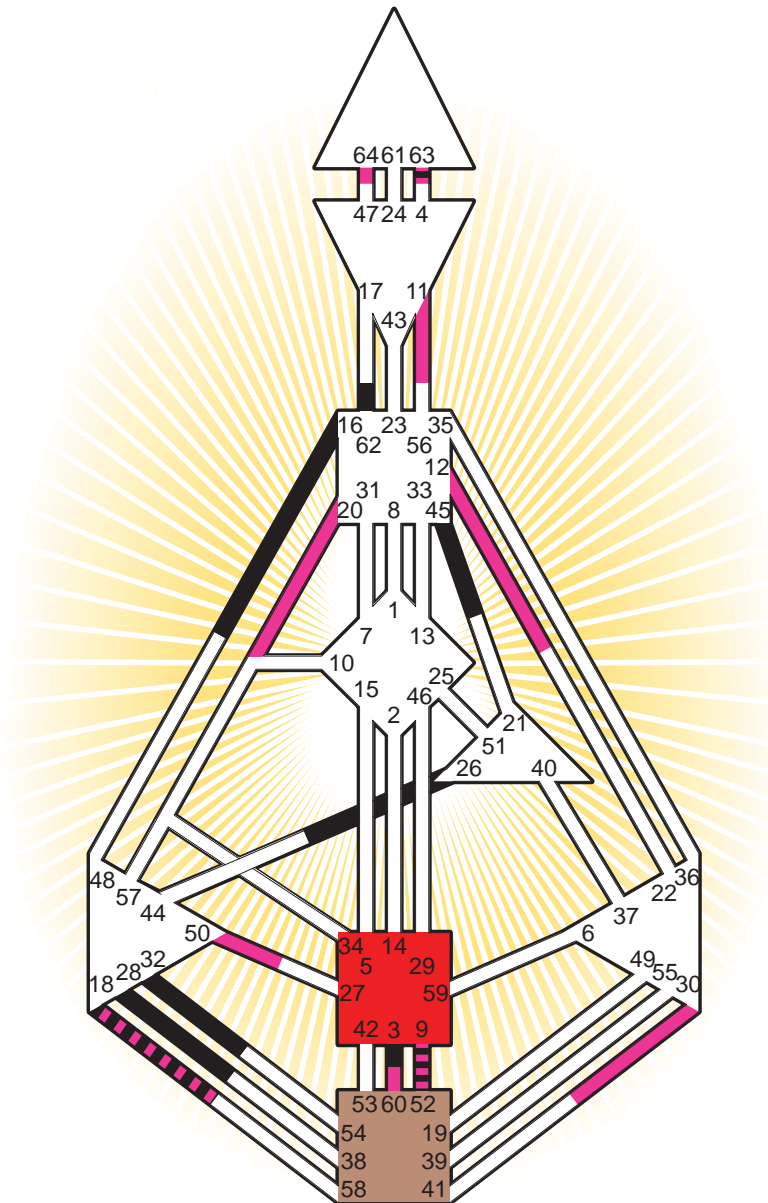

ZEN HUMAN DESIGN

INDIVIDUAL CHART

Alanis Morissette

Personality

Ottawa ON, CDN
 1. June 1974
 11:28:00 EDT
 15:28:00 GMT

Design

3. March 1974
 17:21:28 GMT

Rodden Rating **A**

Definition Type

- No Definition
- Single Definition
- Split Definition
- Triple Split Definition
- Quadruple Split Definition

Mode

- To Wait
- To Do

Defined Centers

- Throat
- Head
- Ji
- Heart
- Sacral
- Root

Awareness

- Mental (Ajna)
- Intuitive (Spleen)
- Emotional (Solar Plexus)

	☉	⊕	☾	♋	♌	♍	♎	♏	♐	♑	♒	♓	
Personality	16.6	<u>9.6</u>	28.1	26.3	45.3	<u>52.1</u>	3.6	62.6	63.5	<u>52.1</u>	32.4	<u>9.3</u>	18.1
Design	63.2	64.2	<u>52.5</u>	11.3	12.3	30.6	<u>60.6</u>	20.3	30.5	12.6	50.2	<u>9.5</u>	18.3