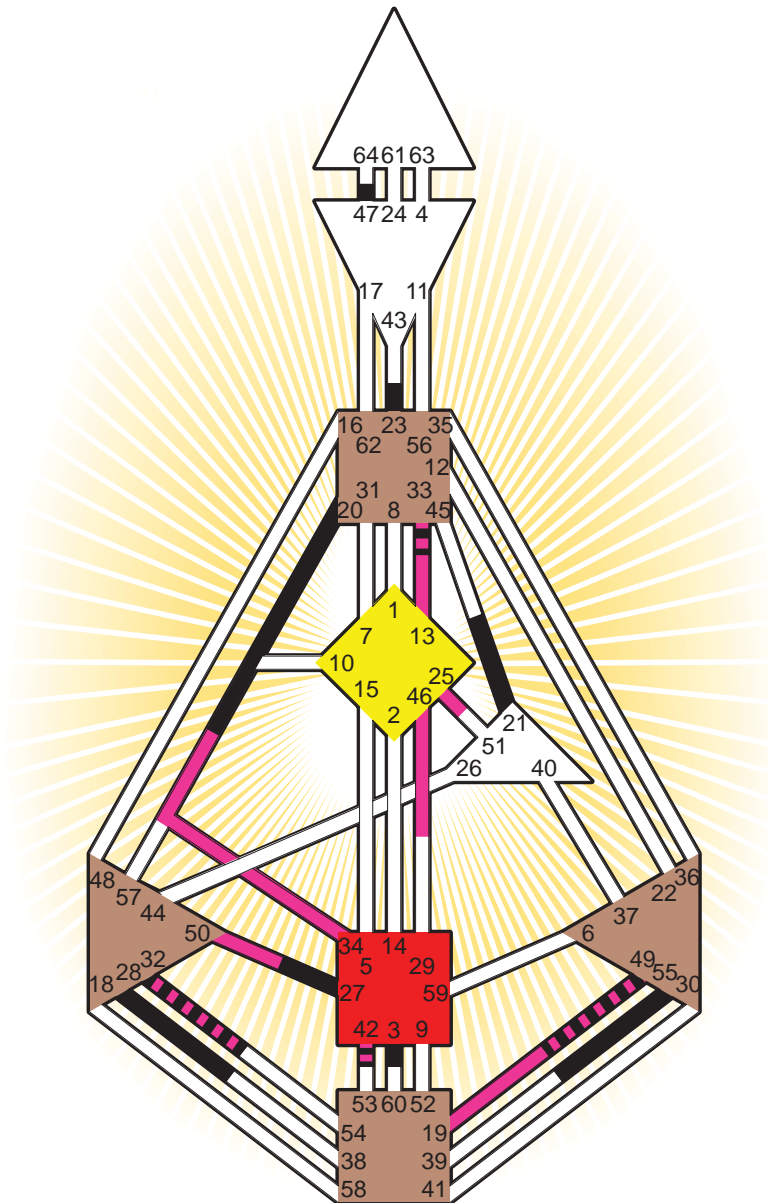

ZEN HUMAN DESIGN

INDIVIDUAL CHART

Samuel Morse

Personality

Charlestown, MA
 27. April 1791
 10:30:00 LMT
 15:14:16 GMT

Design

29. January 1791
 02:57:09 GMT

Rodden Rating **DD**

Definition Type

- No Definition
- Single Definition
- Split Definition
- Triple Split Definition
- Quadruple Split Definition

Mode

- To Wait
- To Do

Defined Centers

- Throat
- Head
- Ji
- Heart
- Sacral
- Root

Awareness

- Mental (Ajna)
- Intuitive (Spleen)
- Emotional (Solar Plexus)

	☉	⊕	☾	♋	♌	♍	♎	♏	♐	♑	♒	♓	
Personality	<u>27.6</u>	<u>28.6</u>	<u>55.6</u>	<u>32.2</u>	<u>42.2</u>	<u>23.4</u>	<u>20.6</u>	<u>3.1</u>	<u>47.6</u>	<u>21.4</u>	<u>33.3</u>	<u>32.6</u>	<u>49.4</u>
Design	<u>19.2</u>	<u>33.2</u>	<u>34.4</u>	<u>32.5</u>	<u>42.5</u>	<u>49.2</u>	<u>13.3</u>	<u>13.5</u>	<u>46.4</u>	<u>25.4</u>	<u>33.6</u>	<u>50.2</u>	<u>49.2</u>