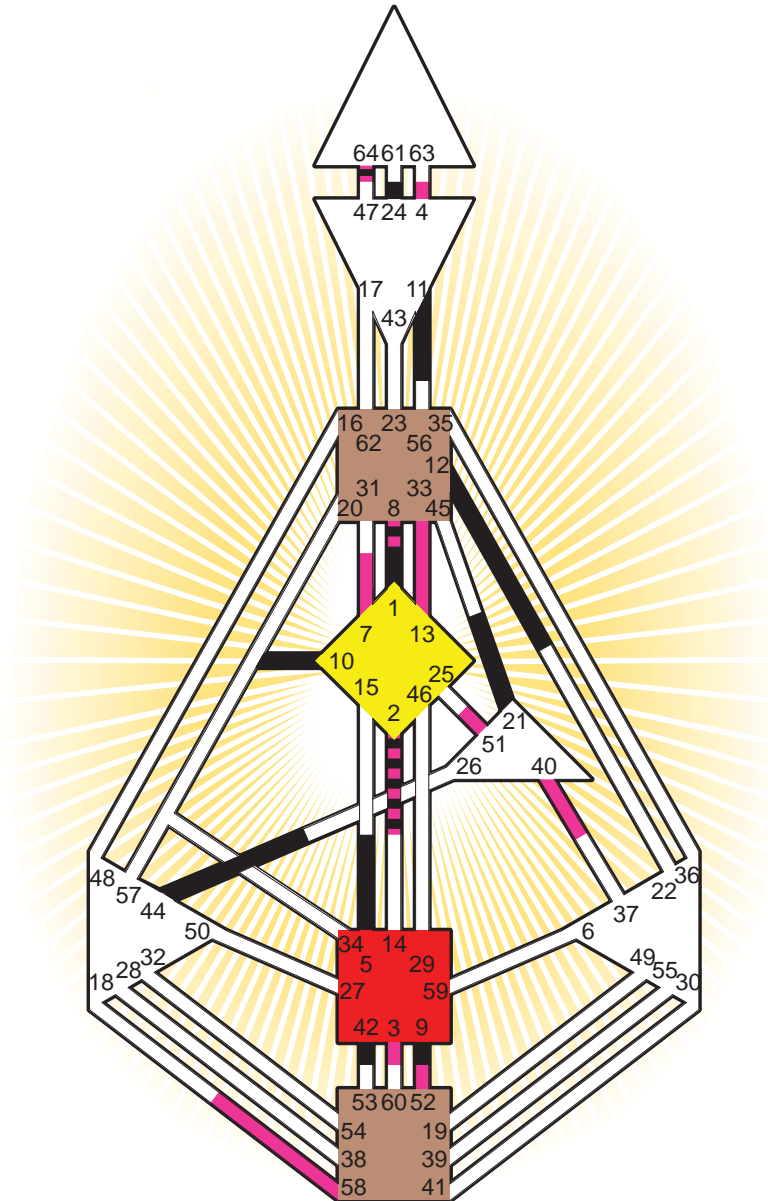

ZEN HUMAN DESIGN

INDIVIDUAL CHART

Robert Musil

Personality

Klagenfurt, A
 6. November 1880
 05:00:00 LMT
 04:02:44 GMT

Design

8. August 1880
 09:40:28 GMT

Rodden Rating **AA**

Definition Type

- No Definition
- Single Definition
- Split Definition
- Triple Split Definition
- Quadruple Split Definition

Mode

- To Wait
- To Do

Defined Centers

- Throat
- Head
- Ji
- Heart
- Sacral
- Root

Awareness

- Mental (Ajna)
- Intuitive (Spleen)
- Emotional (Solar Plexus)

	☉	⊕	☾	♋	♌	♍	♎	♏	♐	♑	♒	♓	
Personality	<u>1.1</u>	2.1	10.5	11.6	12.6	<u>9.2</u>	5.3	44.4	21.2	42.4	64.2	24.6	<u>8.4</u>
Design	7.4	<u>13.4</u>	64.1	58.3	<u>52.3</u>	<u>33.4</u>	4.5	64.1	51.5	3.3	40.3	2.2	<u>8.5</u>