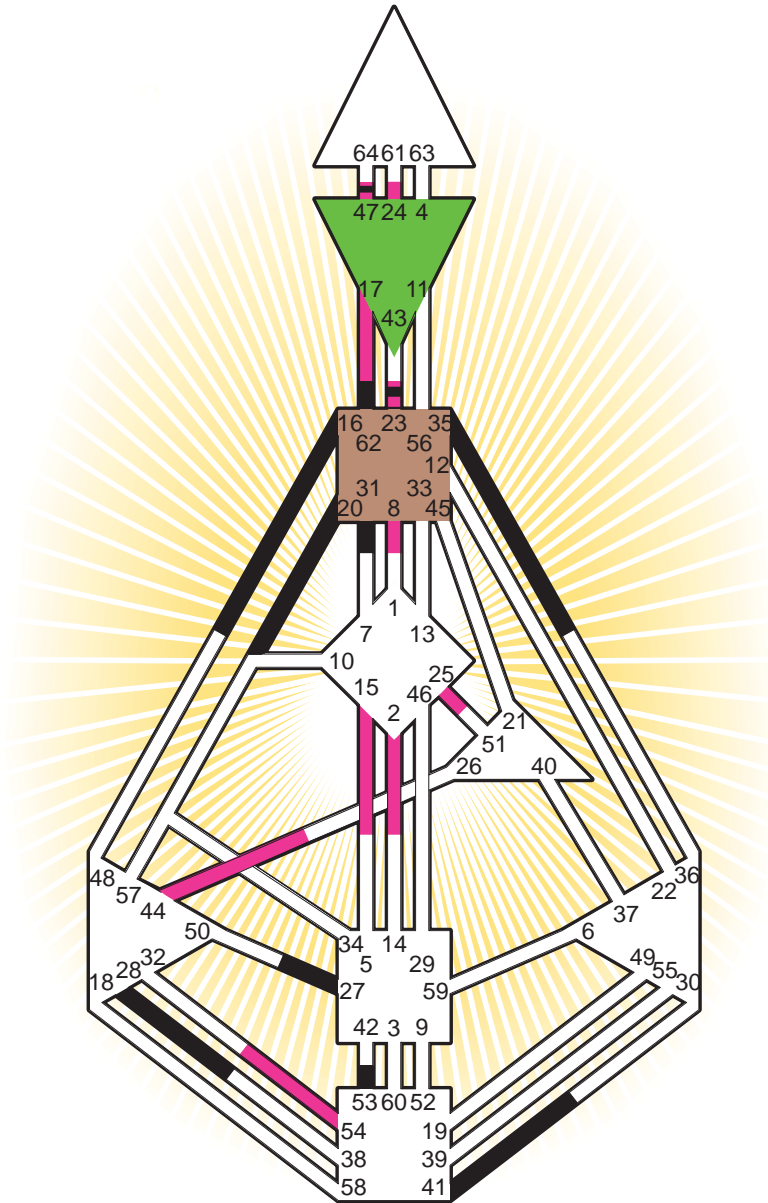

ZEN HUMAN DESIGN

INDIVIDUAL CHART

Benito Mussolini

Personality

Dovia il Predappio, I
 29. July 1883
 13:10:00 LMT
 12:22:08 GMT

Design

28. April 1883
 15:49:23 GMT

Rodden Rating **AA**

Definition Type

- No Definition
- Single Definition
- Split Definition
- Triple Split Definition
- Quadruple Split Definition

Mode

- To Wait
- To Do

Defined Centers

- Throat
- Head
- Ji
- Heart
- Sacral
- Root

Awareness

- Mental (Ajna)
- Intuitive (Spleen)
- Emotional (Solar Plexus)

| | ☉ | ☊ | ☾ | ♋ | ♌ | ♍ | ♎ | ♏ | ♐ | ♑ | ♒ | ♓ | |
|-------------|------|------|------|------|------|------|-------------|------|------|------|------|------|------|
| Personality | 31.5 | 41.5 | 16.4 | 28.6 | 27.6 | 31.4 | <u>62.1</u> | 35.2 | 53.4 | 16.2 | 47.5 | 23.3 | 20.1 |
| Design | 24.1 | 44.1 | 54.3 | 44.4 | 24.4 | 23.3 | <u>25.3</u> | 17.3 | 15.1 | 8.3 | 47.3 | 2.6 | 8.6 |