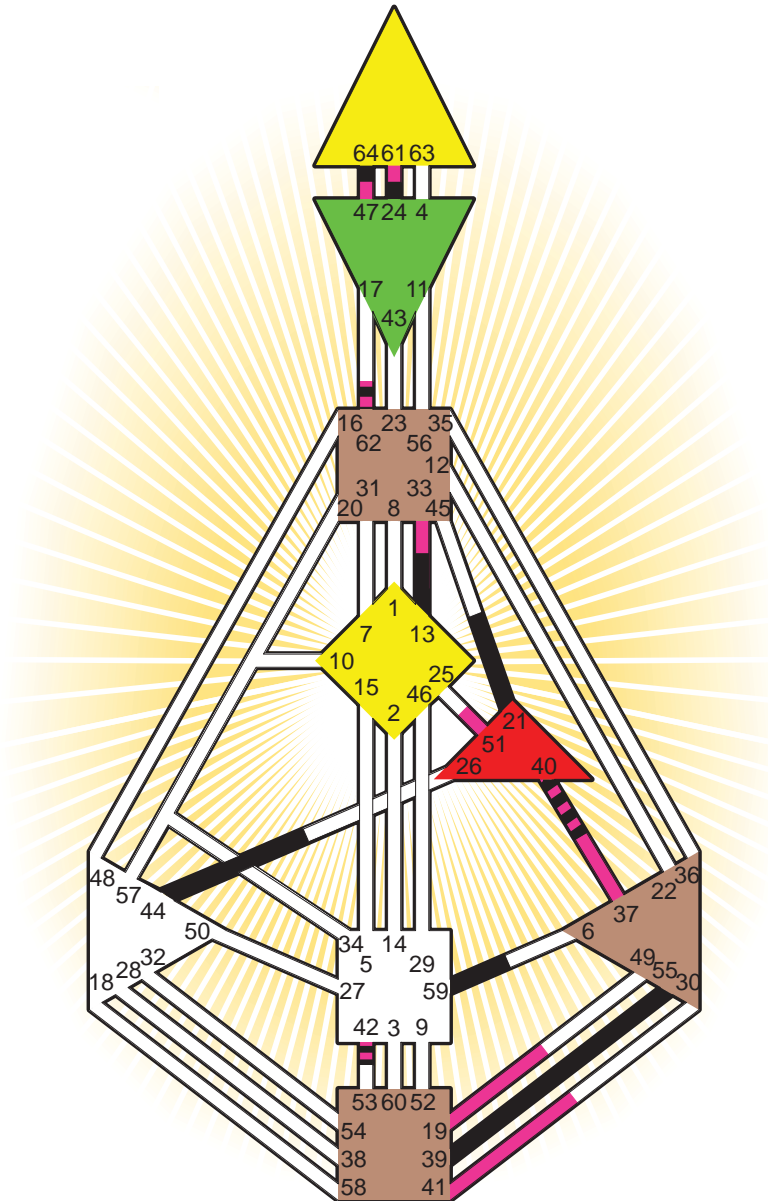

ZEN HUMAN DESIGN

INDIVIDUAL CHART

Willie Nelson

Personality

Abbott, TX
30. April 1933
00:30:00 CST
06:30:00 GMT

Design

31. January 1933
18:22:30 GMT

Rodden Rating **AA**

Definition Type

- ☐ No Definition
- ☐ Single Definition
- ☐ Split Definition
- ☒ Triple Split Definition
- ☐ Quadruple Split Definition

Mode

- ☒ To Wait
- ☐ To Do

Defined Centers

- ☒ Throat
- ☒ Head
- ☒ Ji
- ☒ Heart
- ☐ Sacral
- ☐ Root

Awareness

- ☒ Mental (Ajna)
- ☐ Intuitive (Spleen)
- ☐ Emotional (Solar Plexus)

	☉	⊕	☾	♈	♉	♊	♋	♌	♍	♎	♏	♐	♑
Personality	<u>24.2</u>	<u>44.2</u>	<u>39.1</u>	<u>55.6</u>	<u>59.6</u>	<u>21.6</u>	<u>24.5</u>	<u>59.3</u>	<u>64.3</u>	<u>13.3</u>	<u>42.4</u>	<u>40.2</u>	<u>62.1</u>
Design	<u>19.5</u>	<u>33.5</u>	<u>42.2</u>	<u>37.3</u>	<u>40.3</u>	<u>41.5</u>	<u>61.1</u>	<u>47.3</u>	<u>47.6</u>	<u>19.1</u>	<u>51.6</u>	<u>40.5</u>	<u>62.2</u>