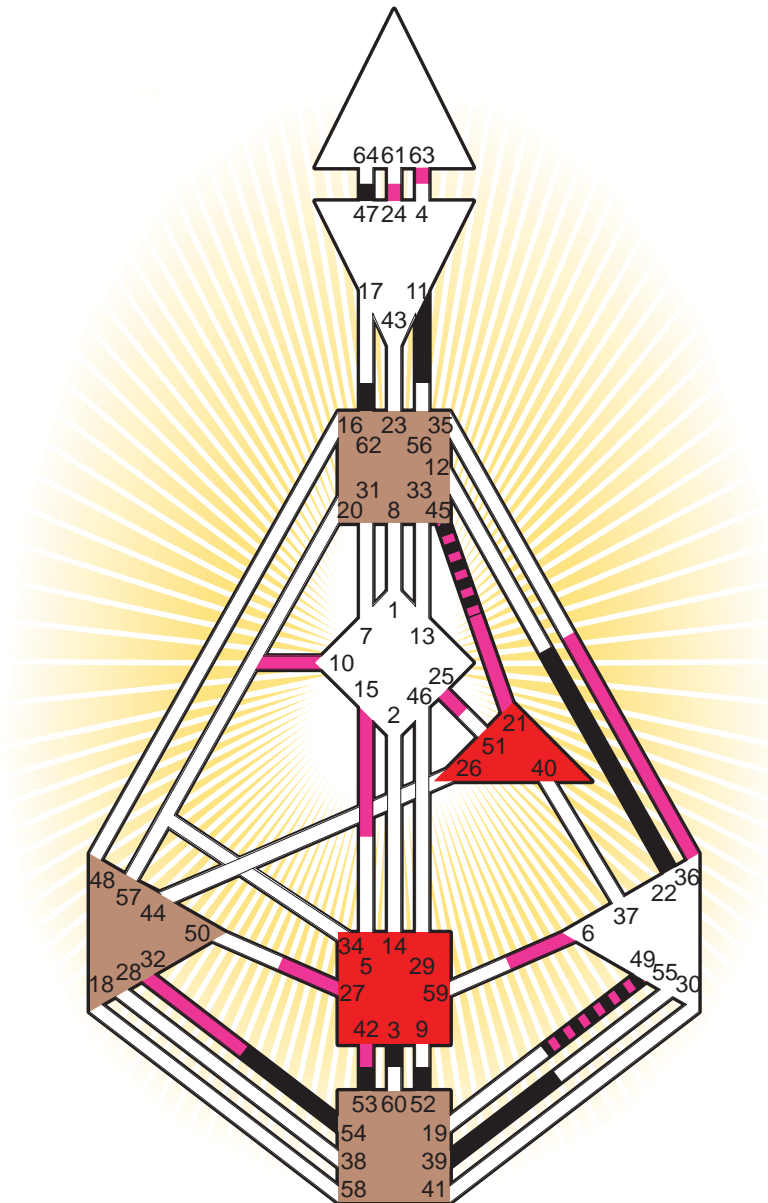

ZEN HUMAN DESIGN

INDIVIDUAL CHART

Pablo Neruda

Personality

Parral, RCH
 12. July 1904
 14:00:00 LMT
 18:47:20 GMT

Design

12. April 1904
 06:52:36 GMT

Rodden Rating C

Definition Type

- No Definition
- Single Definition
- Split Definition
- Triple Split Definition
- Quadruple Split Definition

Mode

- To Wait
- To Do

Defined Centers

- Throat
- Head
- Ji
- Heart
- Sacral
- Root

Awareness

- Mental (Ajna)
- Intuitive (Spleen)
- Emotional (Solar Plexus)

	☉	⊕	☾	♋	♌	♍	♎	♏	♐	♑	♒	♓	
Personality	<u>53.6</u>	<u>54.6</u>	39.5	47.4	22.4	62.3	62.1	52.5	3.2	49.1	11.5	52.3	<u>45.5</u>
Design	<u>42.2</u>	<u>32.2</u>	63.1	6.6	36.6	24.1	25.1	27.3	<u>21.1</u>	49.1	10.2	15.6	<u>45.3</u>