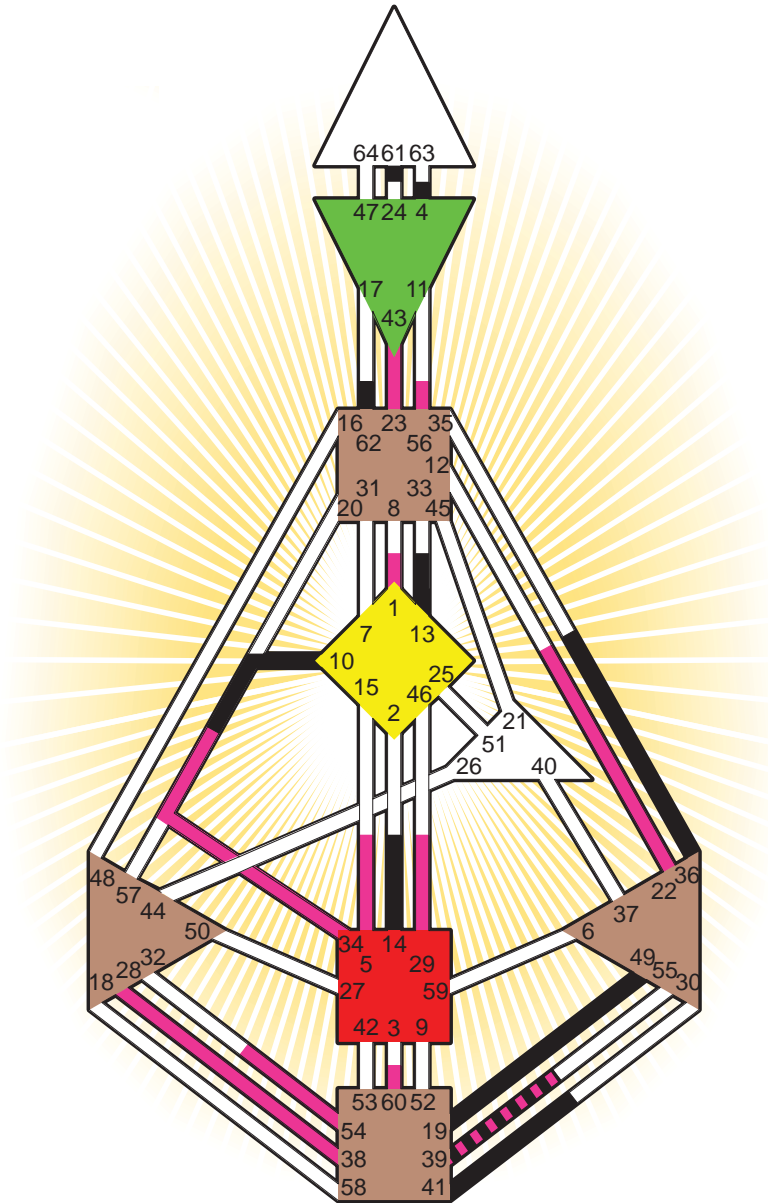

ZEN HUMAN DESIGN

INDIVIDUAL CHART

Leslie Nielsen

Personality

Regina SK, CDN
 11. February 1926
 05:00:00 MST
 12:00:00 GMT

Design

16. November 1925
 21:30:47 GMT

Rodden Rating **A**

Definition Type

- No Definition
- Single Definition
- Split Definition
- Triple Split Definition
- Quadruple Split Definition

Mode

- To Wait
- To Do

Defined Centers

- Throat
- Head
- Ji
- Heart
- Sacral
- Root

Awareness

- Mental (Ajna)
- Intuitive (Spleen)
- Emotional (Solar Plexus)

	☉	⊕	☾	♋	♌	♍	♎	♏	♐	♑	♒	♓	
Personality	<u>49.4</u>	4.4	41.3	62.5	61.5	13.6	13.3	<u>10.4</u>	<u>19.2</u>	14.2	36.2	4.5	39.4
Design	<u>43.6</u>	<u>23.6</u>	<u>34.2</u>	56.2	60.2	5.5	<u>38.2</u>	<u>28.1</u>	<u>54.5</u>	1.5	22.5	29.1	39.6