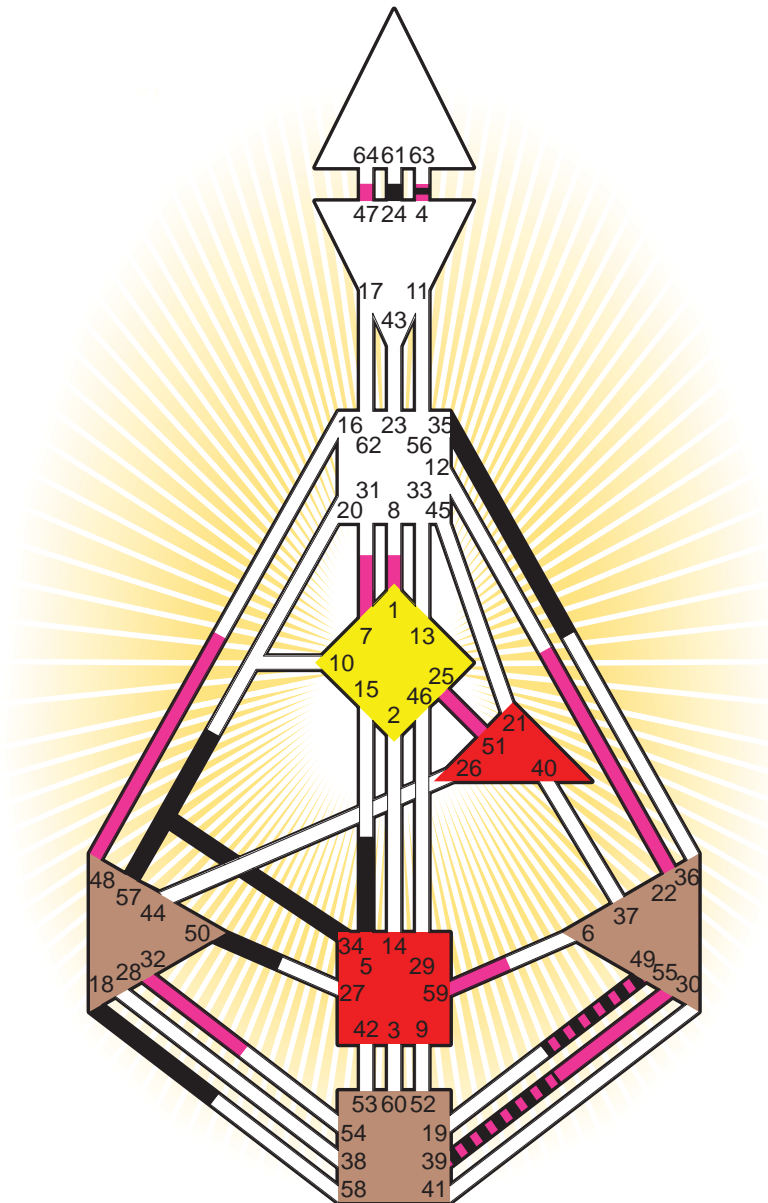

Definition Type

- No Definition
- Single Definition
- Split Definition
- Triple Split Definition
- Quadruple Split Definition

Mode

- To Wait
- To Do

Defined Centers

- Throat
- Head
- Ji
- Heart
- Sacral
- Root

Awareness

- Mental (Ajna)
- Intuitive (Spleen)
- Emotional (Solar Plexus)

	☉	⊕	☾	♋	♌	♍	♎	♏	♐	♑	♒	♓	
Personality	35.6	5.6	<u>34.2</u>	49.6	4.6	35.3	35.1	50.6	24.2	18.5	<u>39.4</u>	<u>57.5</u>	4.1
Design	22.2	47.2	7.4	<u>55.1</u>	59.1	<u>25.5</u>	49.2	1.4	<u>51.3</u>	48.5	<u>39.1</u>	<u>32.1</u>	4.1