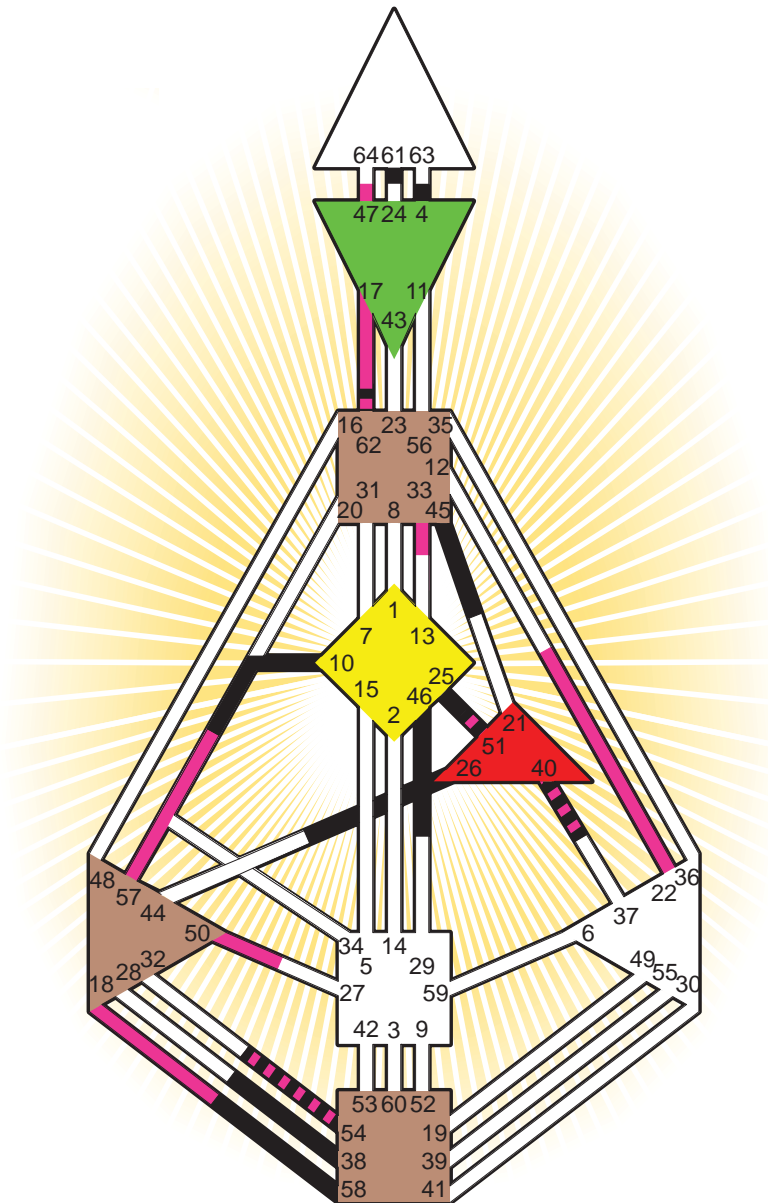

ZEN HUMAN DESIGN

INDIVIDUAL CHART

Osho

Personality

Kuchwara, IND
 11. December 1931
 17:13:00 IST
 11:43:00 GMT

Design

14. September 1931
 06:20:30 GMT

Rodden Rating **A**

Definition Type

- No Definition
- Single Definition
- Split Definition
- Triple Split Definition
- Quadruple Split Definition

Mode

- To Wait
- To Do

Defined Centers

- Throat
- Head
- Ji
- Heart
- Sacral
- Root

Awareness

- Mental (Ajna)
- Intuitive (Spleen)
- Emotional (Solar Plexus)

	☉	⊕	☾	♋	♌	♍	♎	♏	♐	♑	♒	♓	
Personality	26.2	45.2	54.1	25.4	46.4	58.3	38.3	10.3	4.5	61.1	51.1	40.3	62.2
Design	47.4	22.4	57.6	17.2	18.2	40.1	47.6	50.2	33.6	54.2	51.4	40.1	62.2