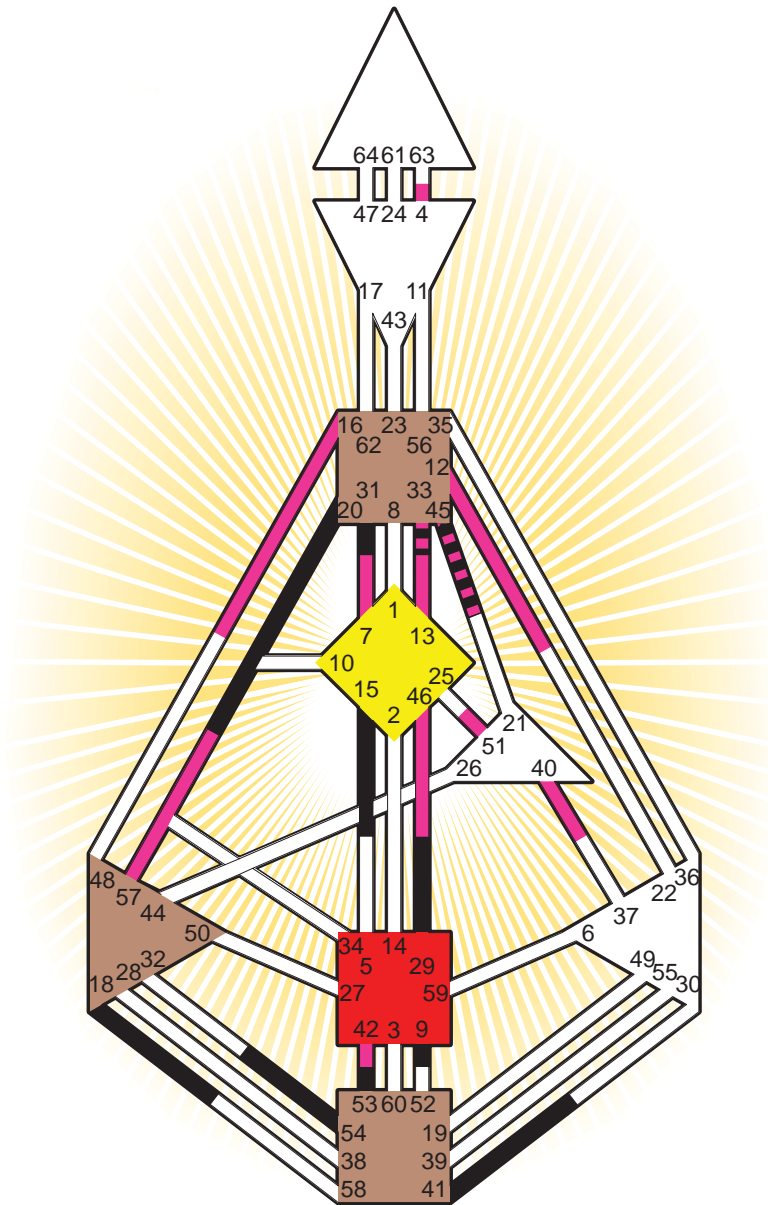

ZEN HUMAN DESIGN

INDIVIDUAL CHART

Jimmy Page

Personality

Heston, GBE
 9. January 1944
 04:00:00 WET/S
 03:00:00 GMT

Design

13. October 1943
 23:01:48 GMT

Rodden Rating **A**

Definition Type

- No Definition
- Single Definition
- Split Definition
- Triple Split Definition
- Quadruple Split Definition

Mode

- To Wait
- To Do

Defined Centers

- Throat
- Head
- Ji
- Heart
- Sacral
- Root

Awareness

- Mental (Ajna)
- Intuitive (Spleen)
- Emotional (Solar Plexus)

	☉	⊕	☾	♋	♌	♍	♎	♏	♐	♑	♒	♓	
Personality	54.3	53.3	15.6	31.6	41.6	54.3	9.2	20.6	29.2	45.5	20.6	18.1	33.1
Design	57.5	51.5	42.5	7.1	13.1	46.5	40.4	45.5	4.3	12.5	16.3	46.5	33.2