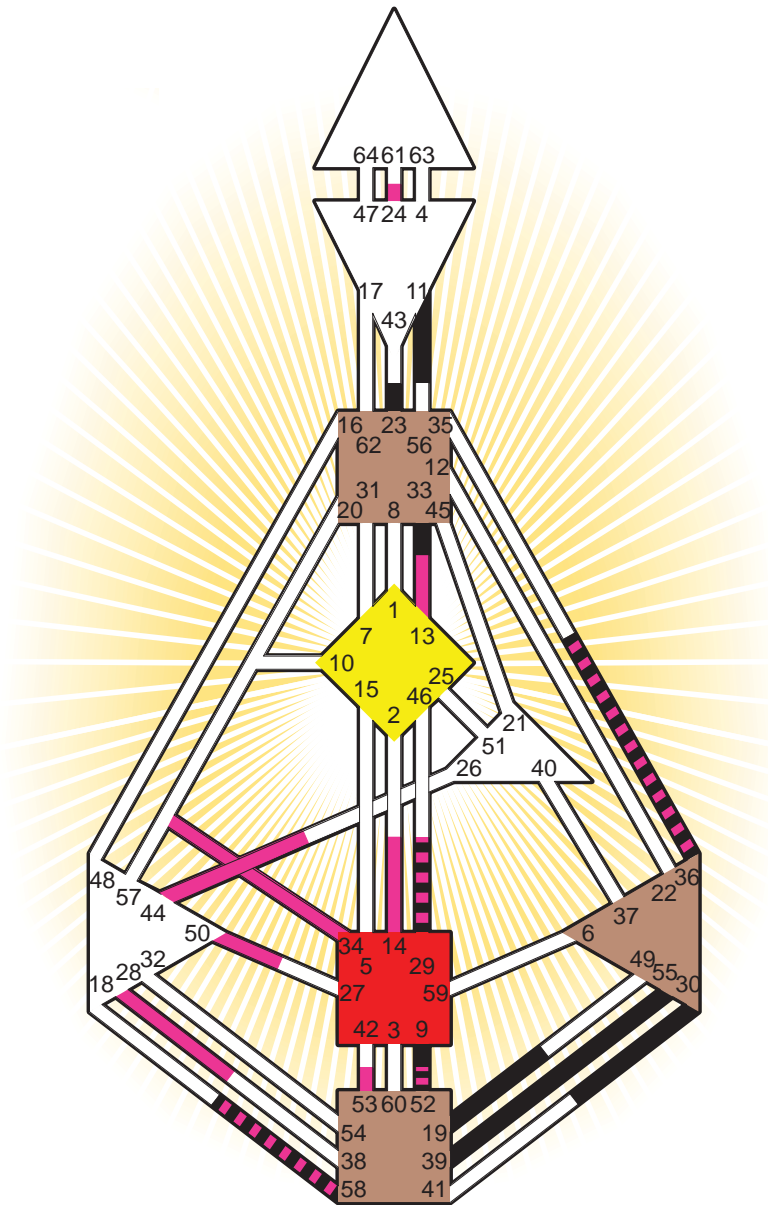

ZEN HUMAN DESIGN

INDIVIDUAL CHART

Olof Palme

Personality

Stockholm, S
30. January 1927
05:15:00 MET
04:15:00 GMT

Design

4. November 1926
11:09:12 GMT

Rodden Rating **AA**

Definition Type

- ☐ No Definition
- ☐ Single Definition
- ☒ Split Definition
- ☐ Triple Split Definition
- ☐ Quadruple Split Definition

Mode

- ☒ To Wait
- ☐ To Do

Defined Centers

- ☒ Throat
- ☐ Head
- ☒ Ji
- ☐ Heart
- ☒ Sacral
- ☒ Root

Awareness

- ☐ Mental (Ajna)
- ☐ Intuitive (Spleen)
- ☒ Emotional (Solar Plexus)

	☉	⊕	☾	♋	♌	♍	♎	♏	♐	♑	♒	♓	
Personality	19.2	<u>33.2</u>	11.5	<u>52.4</u>	58.4	19.3	30.2	23.1	<u>55.3</u>	<u>9.1</u>	36.5	29.2	<u>39.6</u>
Design	44.4	24.4	50.2	<u>52.6</u>	58.6	34.5	28.6	24.4	<u>13.6</u>	14.3	36.4	29.3	53.1