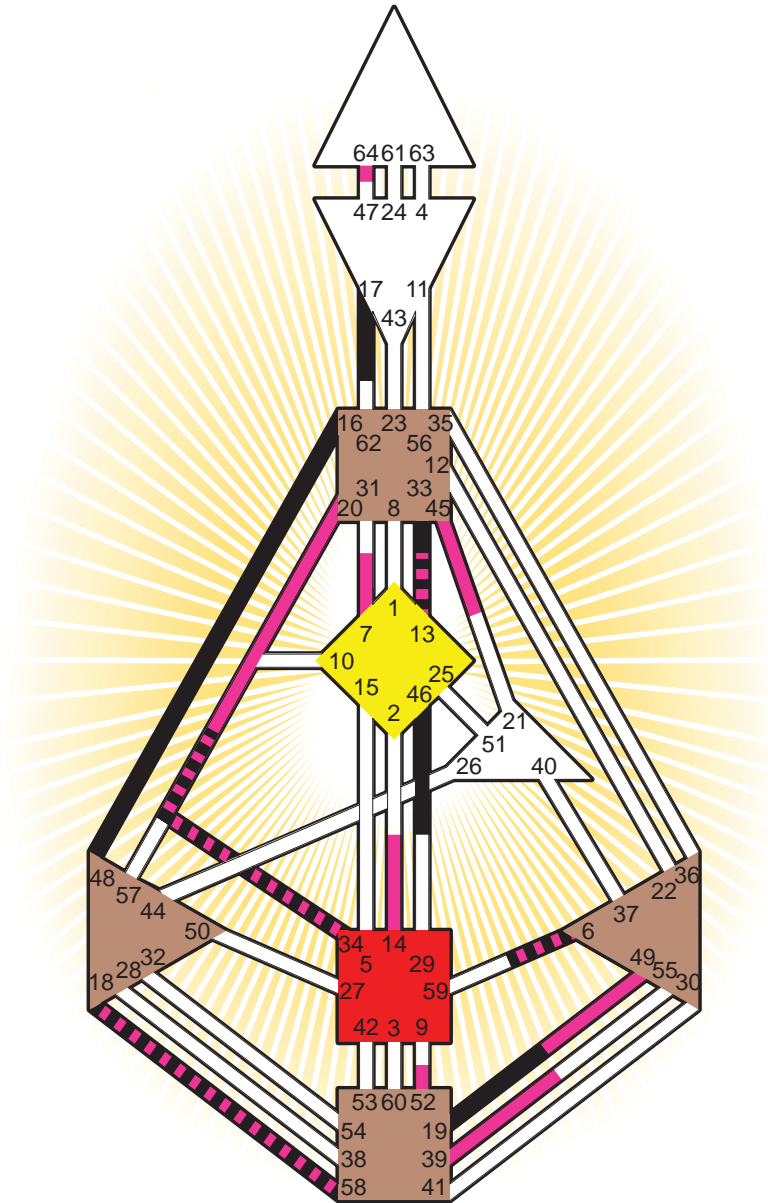

Definition Type

- No Definition
- Single Definition
- Split Definition
- Triple Split Definition
- Quadruple Split Definition

Mode

- To Wait
- To Do

Defined Centers

- Throat
- Head
- Ji
- Heart
- Sacral
- Root

Awareness

- Mental (Ajna)
- Intuitive (Spleen)
- Emotional (Solar Plexus)

	☉	⊕	☾	♋	♌	♍	♎	♏	♐	♑	♒	♓	
Personality	<u>18.1</u>	<u>17.1</u>	<u>58.5</u>	<u>19.6</u>	<u>33.6</u>	<u>6.4</u>	<u>48.4</u>	<u>13.1</u>	<u>34.3</u>	<u>16.1</u>	<u>48.5</u>	<u>34.1</u>	<u>46.2</u>
Design	<u>52.3</u>	<u>58.3</u>	<u>64.2</u>	<u>13.2</u>	<u>7.2</u>	<u>39.6</u>	<u>45.4</u>	<u>49.3</u>	<u>14.4</u>	<u>20.2</u>	<u>18.6</u>	<u>34.1</u>	<u>6.5</u>