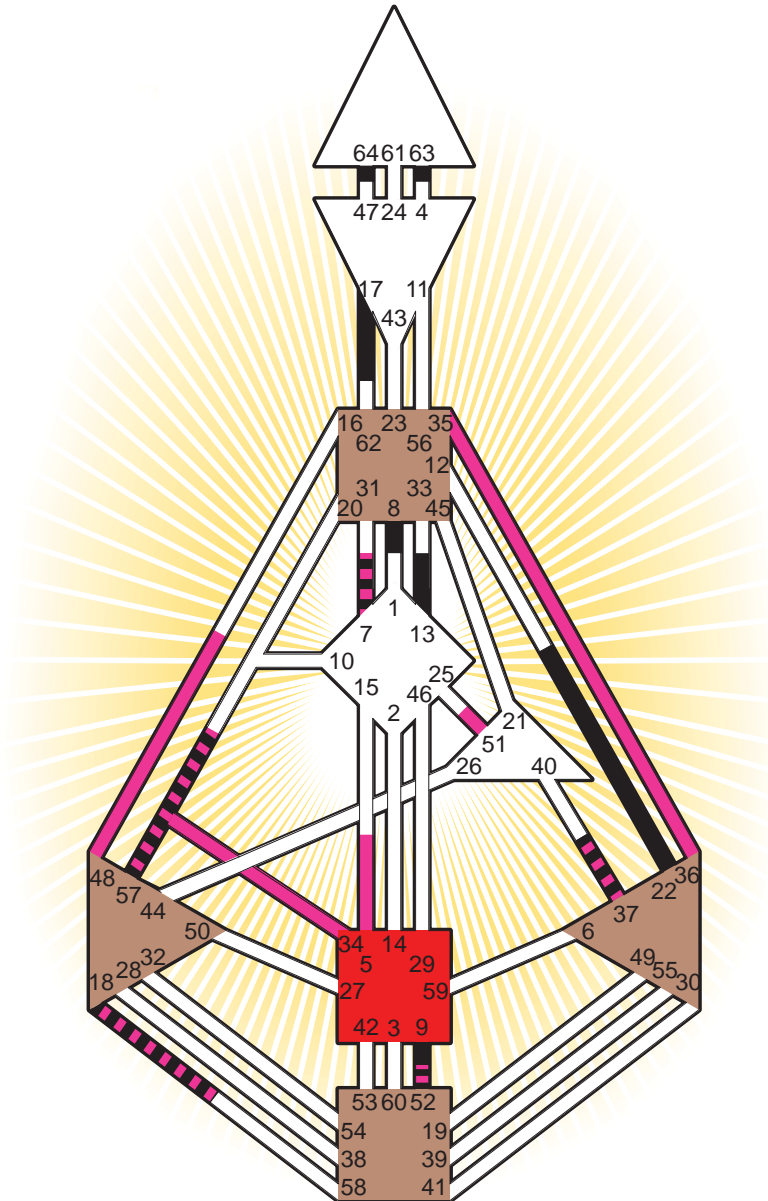

ZEN HUMAN DESIGN

INDIVIDUAL CHART

Pier Paolo Pasolini

Personality

Bologna, I
 5. March 1922
 06:30:00 MET
 05:30:00 GMT

Design

8. December 1921
 11:46:08 GMT

Rodden Rating **AA**

Definition Type

- No Definition
- Single Definition
- Split Definition
- Triple Split Definition
- Quadruple Split Definition

Mode

- To Wait
- To Do

Defined Centers

- Throat
- Head
- Ji
- Heart
- Sacral
- Root

Awareness

- Mental (Ajna)
- Intuitive (Spleen)
- Emotional (Solar Plexus)

	☉	⊕	☾	♋	♌	♍	♎	♏	♐	♑	♒	♓	
Personality	63.3	64.3	8.1	18.6	17.6	13.5	22.3	9.2	57.3	18.3	37.5	7.1	52.5
Design	5.5	35.5	36.4	57.2	51.2	34.6	34.1	57.5	48.6	18.3	37.1	7.3	52.6