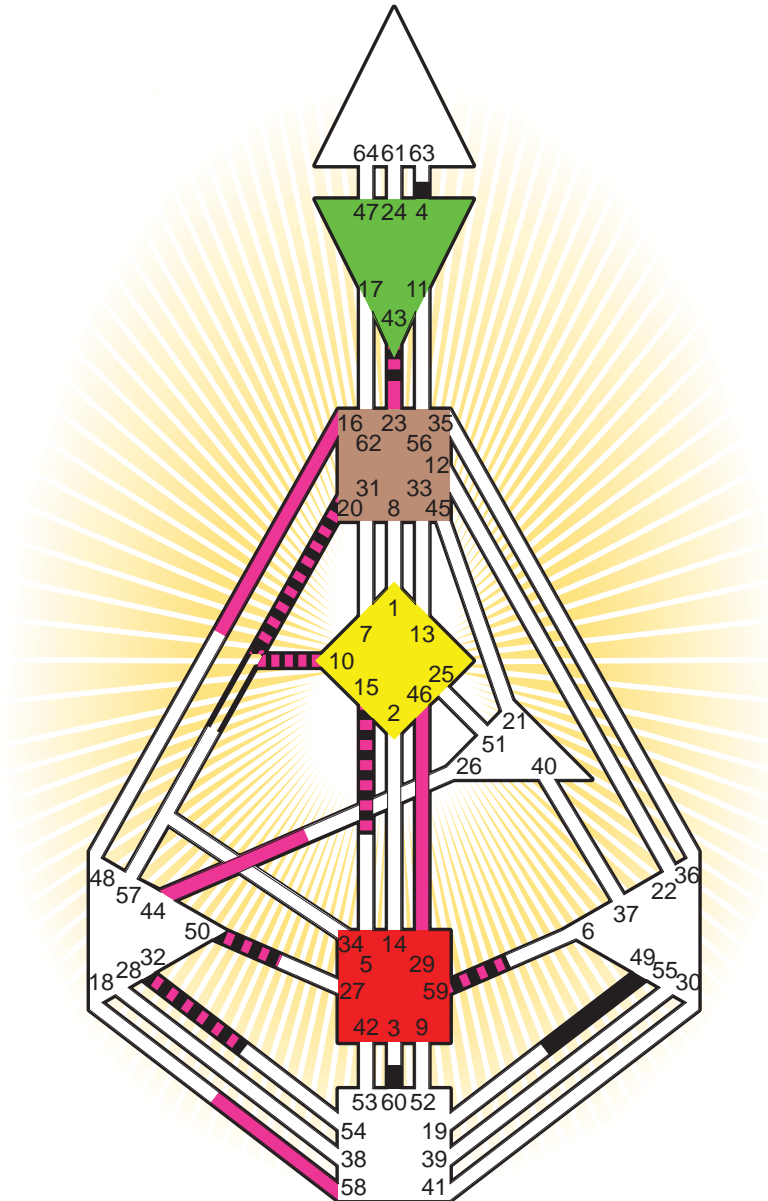

ZEN HUMAN DESIGN

INDIVIDUAL CHART

Boris Pasternak

Personality

Moscow, SSR
10. February 1890
16:00:00 LMT
13:29:40 GMT

Design

15. November 1889
23:05:19 GMT

Rodden Rating **DD**

Definition Type

- ☐ No Definition
- ☒ Single Definition
- ☐ Split Definition
- ☐ Triple Split Definition
- ☐ Quadruple Split Definition

Mode

- ☐ To Wait
- ☒ To Do

Defined Centers

- ☒ Throat
- ☐ Head
- ☒ Ji
- ☐ Heart
- ☒ Sacral
- ☐ Root

Awareness

- ☒ Mental (Ajna)
- ☐ Intuitive (Spleen)
- ☐ Emotional (Solar Plexus)

	☉	⊕	☾	♋	♌	♍	♎	♏	♐	♑	♒	♓	
Personality	49.4	4.4	32.5	15.4	10.4	60.5	49.2	43.3	60.1	59.2	50.1	20.2	20.6
Design	43.6	23.6	29.1	15.6	10.6	44.5	50.6	46.6	58.5	59.4	32.4	20.4	16.1