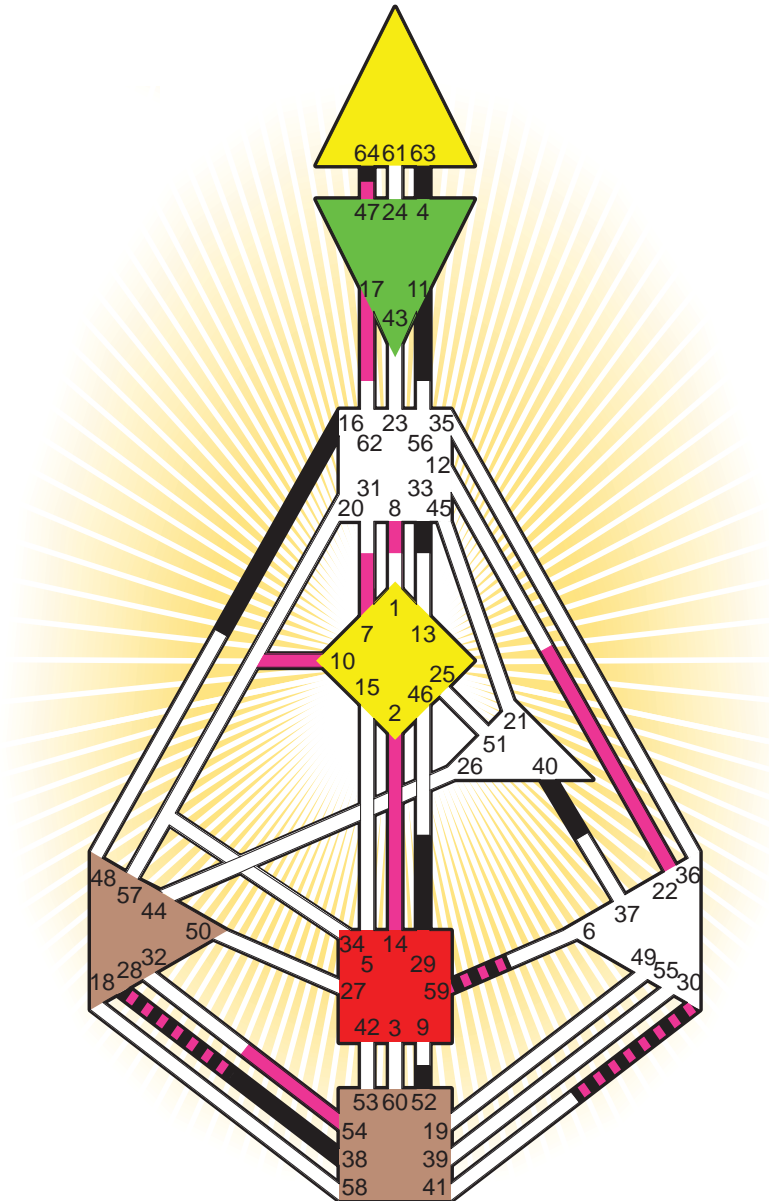

ZEN HUMAN DESIGN

INDIVIDUAL CHART

Sean Penn

Personality

Burbank, CA
 17. August 1960
 15:17:00 PDT
 22:17:00 GMT

Design

17. May 1960
 22:02:13 GMT

Rodden Rating **AA**

Definition Type

- No Definition
- Single Definition
- Split Definition
- Triple Split Definition
- Quadruple Split Definition

Mode

- To Wait
- To Do

Defined Centers

- Throat
- Ji
- Sacral
- Head
- Heart
- Root

Awareness

- Mental (Ajna)
- Intuitive (Spleen)
- Emotional (Solar Plexus)

	☉	⊕	☾	♋	♌	♍	♎	♏	♐	♑	♒	♓	
Personality	29.1	30.1	52.2	<u>64.5</u>	<u>63.5</u>	33.5	40.6	16.5	11.2	<u>38.4</u>	<u>4.3</u>	<u>28.5</u>	59.6
Design	8.3	<u>14.3</u>	30.4	<u>47.6</u>	<u>22.6</u>	8.4	<u>2.5</u>	17.2	10.5	<u>54.4</u>	<u>7.5</u>	<u>28.6</u>	59.4