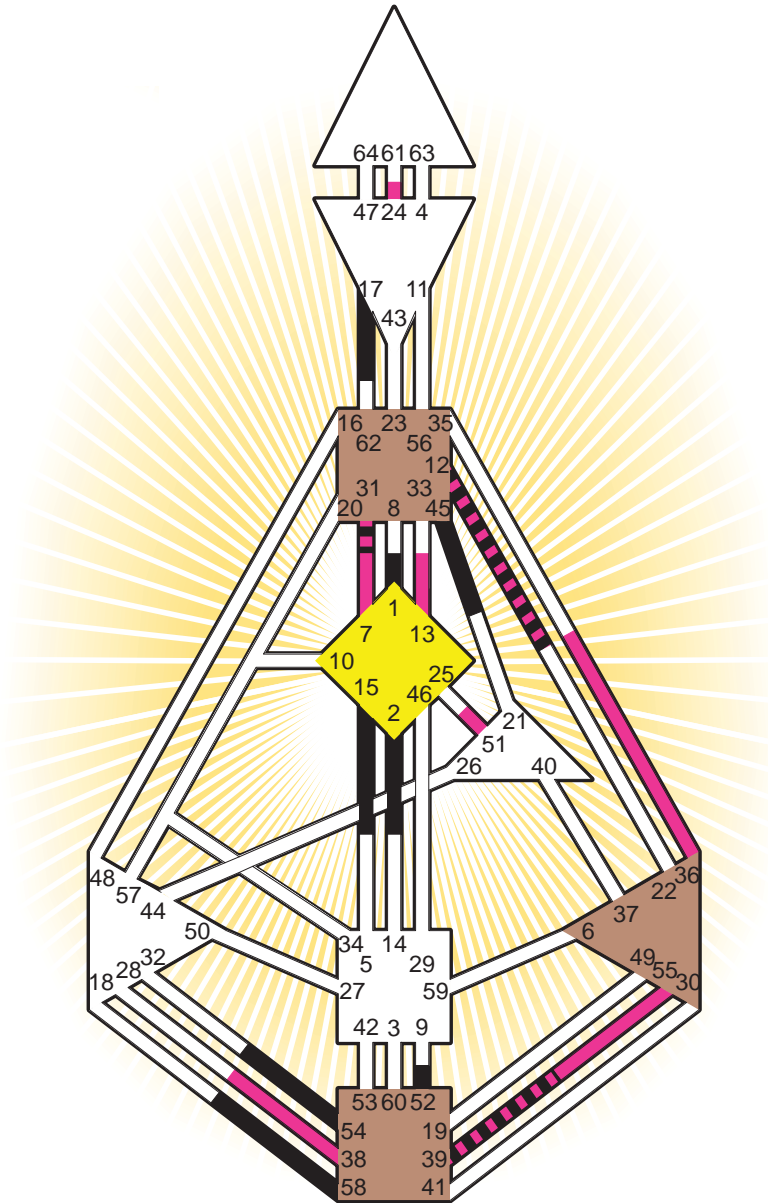

ZEN HUMAN DESIGN

INDIVIDUAL CHART

Eva Peron

Personality

Buenos Aires, RA
 7. May 1908
 05:14:00 LMT
 09:07:48 GMT

Design

8. February 1908
 13:05:08 GMT

Rodden Rating **B**

Definition Type

- No Definition
- Single Definition
- Split Definition
- Triple Split Definition
- Quadruple Split Definition

Mode

- To Wait
- To Do

Defined Centers

- Throat
- Head
- Ji
- Heart
- Sacral
- Root

Awareness

- Mental (Ajna)
- Intuitive (Spleen)
- Emotional (Solar Plexus)

	☉	⊕	☾	♋	♌	♍	♎	♏	♐	♑	♒	♓	
Personality	2.4	1.4	<u>31.3</u>	52.3	58.3	2.3	15.4	45.4	<u>31.4</u>	17.3	54.2	<u>39.4</u>	12.1
Design	13.6	<u>7.6</u>	24.4	<u>39.5</u>	38.5	<u>55.6</u>	36.1	51.6	<u>31.6</u>	36.3	38.6	<u>39.4</u>	12.1