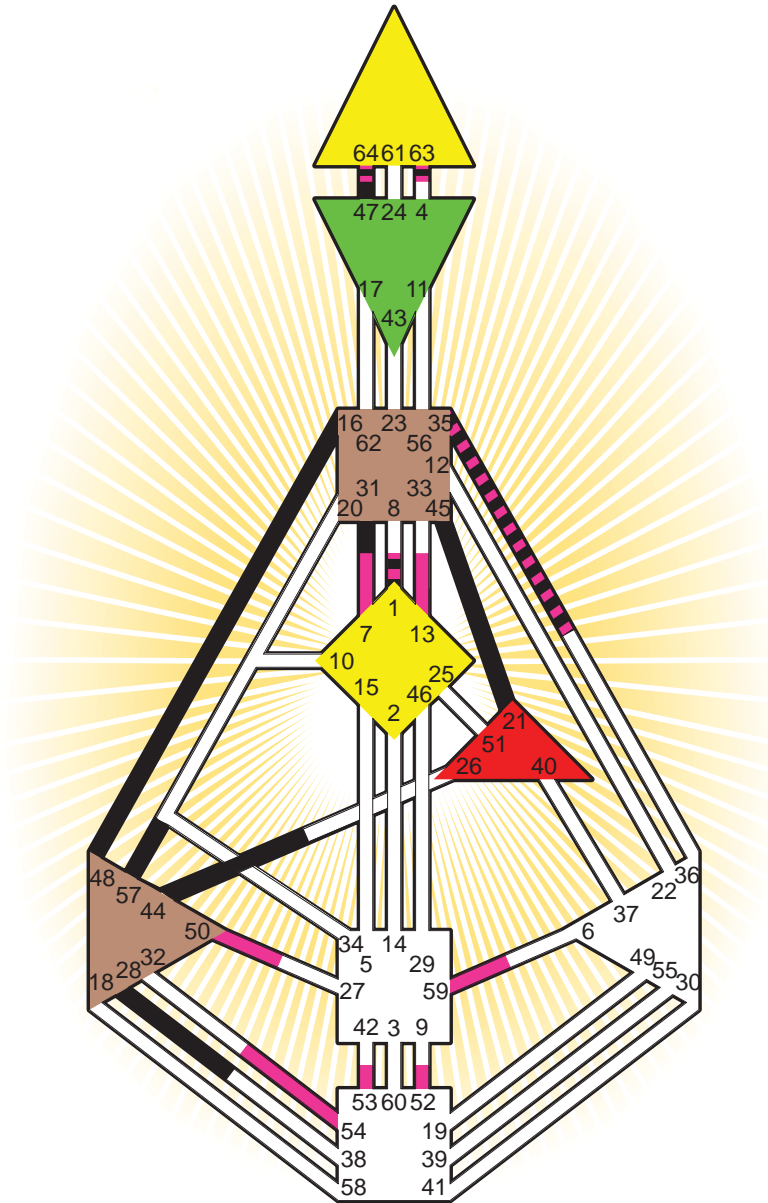

ZEN HUMAN DESIGN

INDIVIDUAL CHART

Juan Peron

Personality

Lobos, RA
 8. October 1895
 08:47:00 LMT
 12:43:24 GMT

Design

9. July 1895
 12:11:32 GMT

Rodden Rating **A**

Definition Type

- No Definition
- Single Definition
- Split Definition
- Triple Split Definition
- Quadruple Split Definition

Mode

- To Wait
- To Do

Defined Centers

- Throat
- Head
- Ji
- Heart
- Sacral
- Root

Awareness

- Mental (Ajna)
- Intuitive (Spleen)
- Emotional (Solar Plexus)

	☉	⊕	☾	♋	♌	♍	♎	♏	♐	♑	♒	♓	
Personality	48.6	21.6	16.2	63.2	64.2	44.2	47.2	57.1	31.4	28.6	1.6	45.2	35.2
Design	53.2	54.2	13.3	63.4	64.4	52.2	59.3	7.5	53.3	50.5	1.3	35.6	35.1