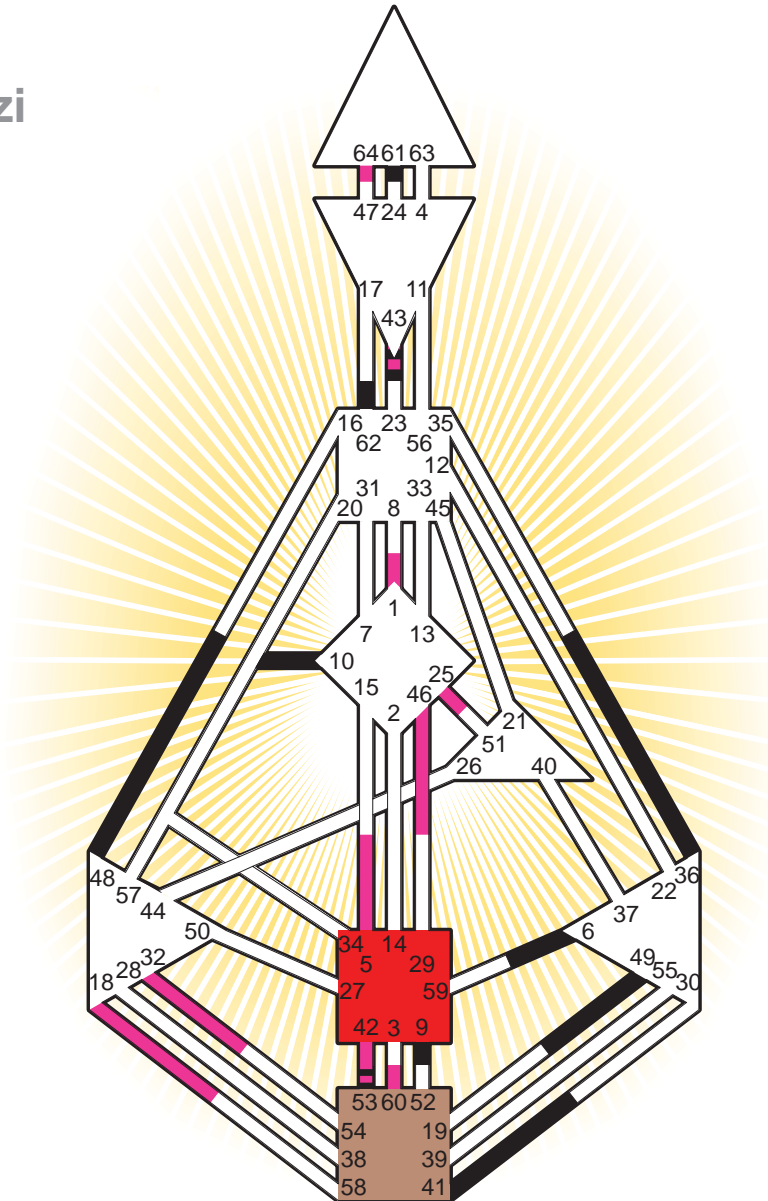

ZEN HUMAN DESIGN

INDIVIDUAL CHART

Johann H. Pestalozzi

Personality

Zürich, CH
 12. January 1746
 16:00:00 LMT
 15:25:52 GMT

Design

17. October 1745
 16:55:09 GMT

Rodden Rating **B**

Definition Type

- No Definition
- Single Definition
- Split Definition
- Triple Split Definition
- Quadruple Split Definition

Mode

- To Wait
- To Do

Defined Centers

- Throat
- Head
- Ji
- Heart
- Sacral
- Root

Awareness

- Mental (Ajna)
- Intuitive (Spleen)
- Emotional (Solar Plexus)

	☉	⊕	☾	♋	♌	♍	♎	♏	♐	♑	♒	♓	
Personality	61.2	62.2	6.6	36.4	6.4	41.1	10.5	49.5	9.2	48.6	41.3	53.3	43.6
Design	32.4	42.4	53.1	25.5	46.5	18.3	64.5	5.6	1.6	18.4	60.6	53.4	43.2