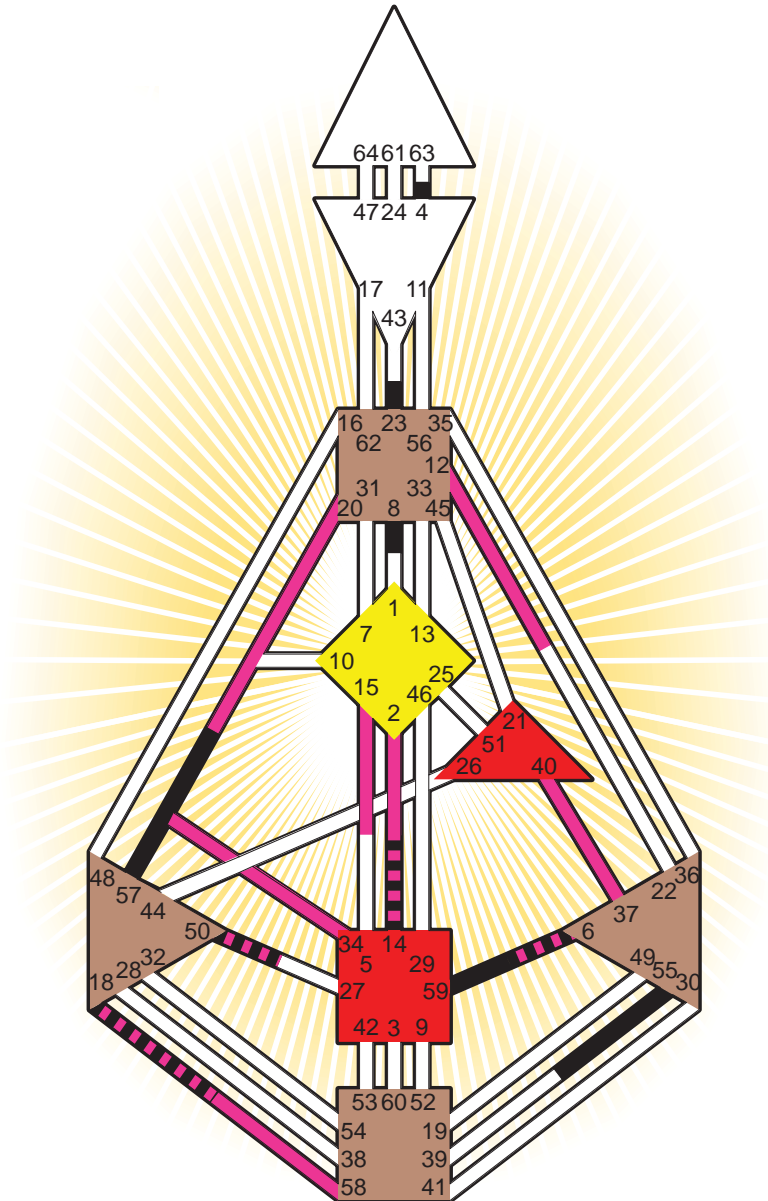

ZEN HUMAN DESIGN

INDIVIDUAL CHART

River Phoenix

Personality

Madras, OR
 23. August 1970
 12:03:00 PDT
 19:03:00 GMT

Design

23. May 1970
 19:03:52 GMT

Rodden Rating **AA**

Definition Type

- No Definition
- Single Definition
- Split Definition
- Triple Split Definition
- Quadruple Split Definition

Mode

- To Wait
- To Do

Defined Centers

- Throat
- Head
- Ji
- Heart
- Sacral
- Root

Awareness

- Mental (Ajna)
- Intuitive (Spleen)
- Emotional (Solar Plexus)

| | ☉ | ⊕ | ☾ | ♋ | ♌ | ♍ | ♎ | ♏ | ♐ | ♑ | ♒ | ♓ | |
|--------------------|-------------|-------------|-------------|-------------|-------------|------------|-------------|-------------|-------------|-------------|-------------|-------------|------------|
| Personality | 59.1 | 55.1 | 8.6 | 55.3 | 59.3 | 6.4 | 57.2 | 4.5 | 50.6 | 23.4 | 18.4 | 14.4 | 6.4 |
| Design | 20.3 | 34.3 | 58.4 | 37.3 | 40.3 | 2.1 | 15.4 | 12.2 | 50.2 | 2.2 | 18.2 | 14.6 | 6.3 |