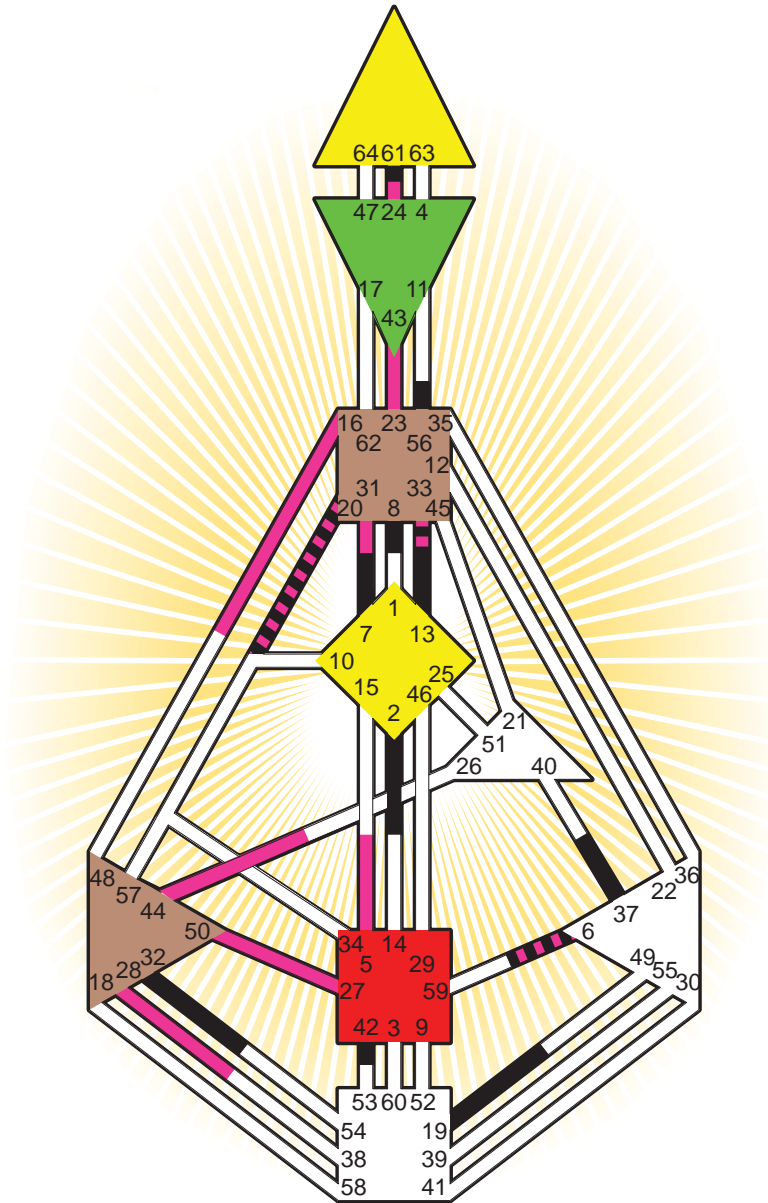

Definition Type

- No Definition
- Single Definition
- Split Definition
- Triple Split Definition
- Quadruple Split Definition

Mode

- To Wait
- To Do

Defined Centers

- Throat
- Head
- Ji
- Heart
- Sacral
- Root

Awareness

- Mental (Ajna)
- Intuitive (Spleen)
- Emotional (Solar Plexus)

	☉	⊕	☾	♋	♌	♍	♎	♏	♐	♑	♒	♓	
Personality	19.1	<u>33.1</u>	<u>13.5</u>	32.6	42.6	<u>61.2</u>	37.5	<u>7.1</u>	56.3	20.4	6.6	2.6	8.6
Design	44.4	<u>24.4</u>	5.5	28.1	<u>27.1</u>	<u>50.1</u>	43.3	<u>33.2</u>	<u>31.3</u>	16.4	6.5	<u>23.2</u>	20.1