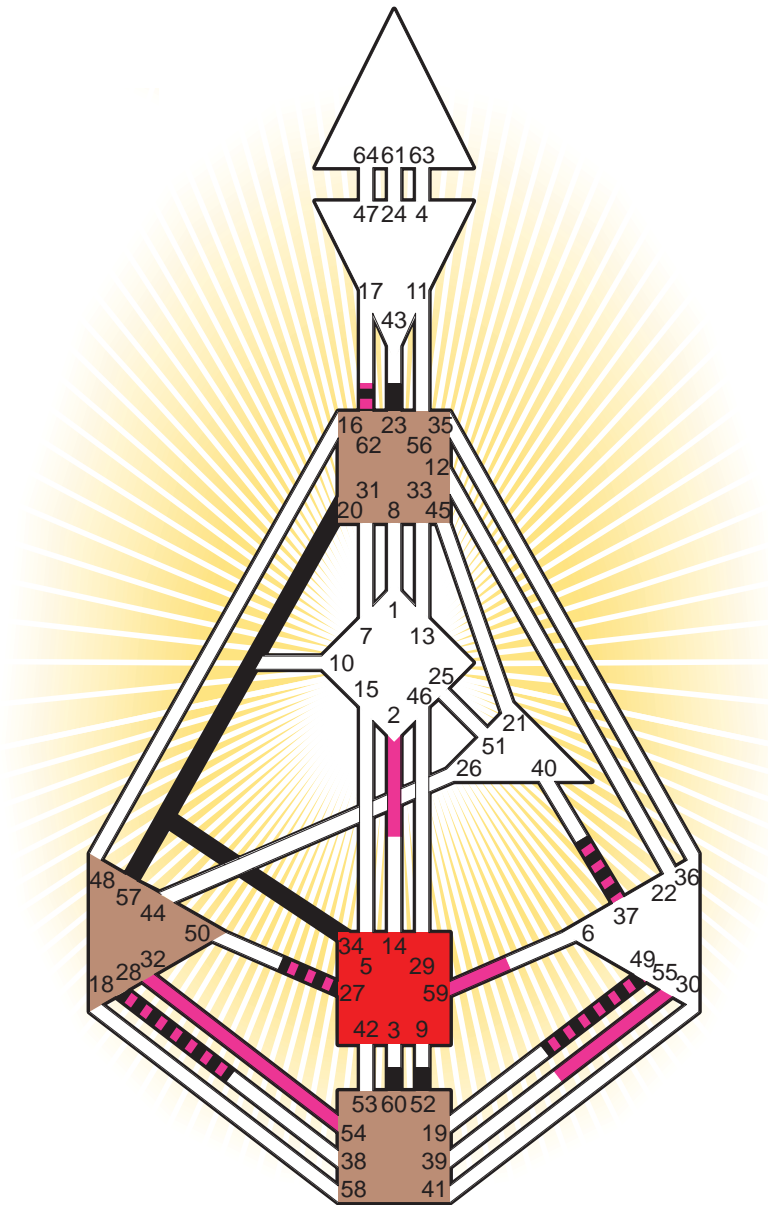

Alexander Pope

Personality

London, GBE
 21. May 1688
 18:45:00 LMT
 18:45:40 GMT

Design

22. February 1688
 01:26:19 GMT

Rodden Rating **B**

Definition Type

- No Definition
- Single Definition
- Split Definition
- Triple Split Definition
- Quadruple Split Definition

Mode

- To Wait
- To Do

Defined Centers

- Throat
- Head
- Ji
- Heart
- Sacral
- Root

Awareness

- Mental (Ajna)
- Intuitive (Spleen)
- Emotional (Solar Plexus)

	☉	⊕	☾	♋	♌	♍	♎	♏	♐	♑	♒	♓	
Personality	<u>20.2</u>	<u>34.2</u>	49.1	27.1	28.1	27.6	27.2	52.2	60.1	<u>57.5</u>	23.1	37.6	62.2
Design	55.4	59.4	28.5	27.4	28.4	49.5	<u>54.4</u>	27.6	<u>54.4</u>	<u>32.5</u>	2.2	37.3	62.2