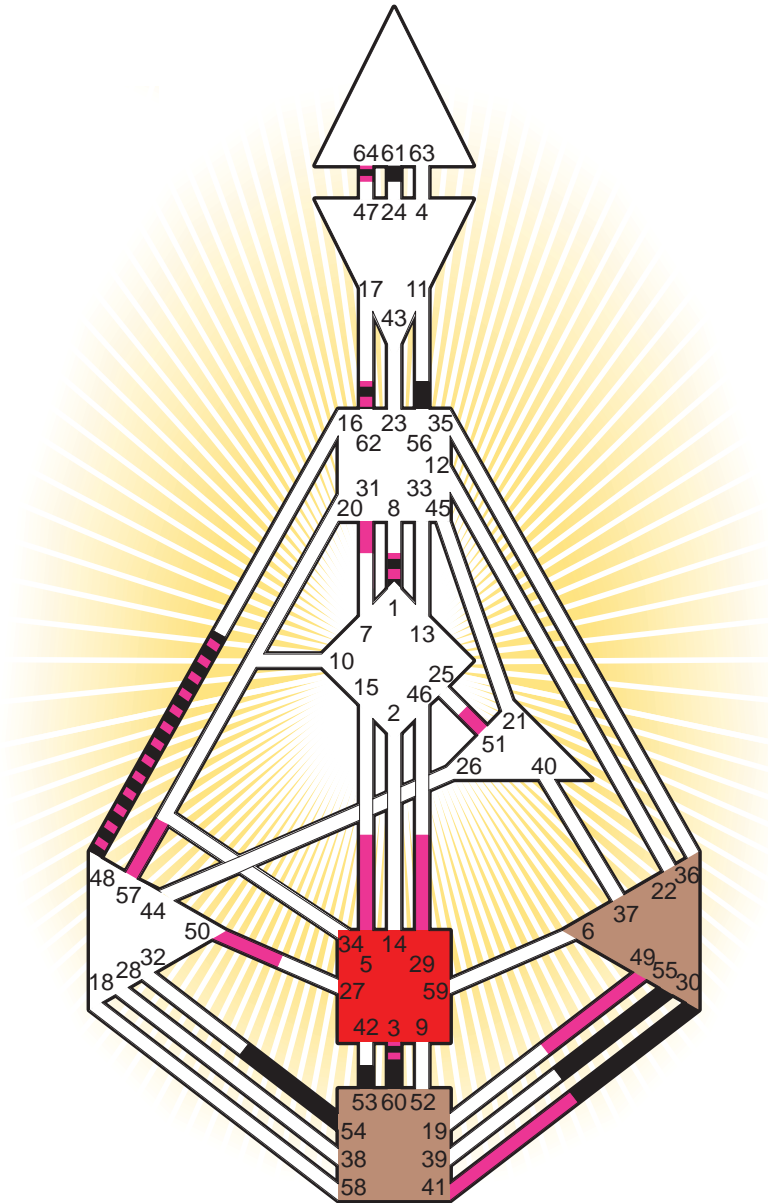

ZEN HUMAN DESIGN

INDIVIDUAL CHART

Elvis Presley

Personality

Tupelo, MS
8. January 1935
04:35:00 CST
10:35:00 GMT

Design

13. October 1934
06:24:26 GMT

Rodden Rating **AA**

Definition Type

- ☐ No Definition
- ☒ Single Definition
- ☐ Split Definition
- ☐ Triple Split Definition
- ☐ Quadruple Split Definition

Mode

- ☒ To Wait
- ☐ To Do

Defined Centers

- ☐ Throat
- ☐ Head
- ☐ Ji
- ☐ Heart
- ☒ Sacral
- ☒ Root

Awareness

- ☐ Mental (Ajna)
- ☐ Intuitive (Spleen)
- ☒ Emotional (Solar Plexus)

	☉	⊕	☾	♋	♌	♍	♎	♏	♐	♑	♒	♓	
Personality	54.3	53.3	55.3	<u>60.6</u>	56.6	61.2	<u>60.4</u>	48.4	1.6	<u>30.2</u>	<u>3.2</u>	64.4	62.5
Design	57.5	51.5	5.6	<u>41.6</u>	31.6	1.1	48.1	29.3	50.5	49.3	<u>3.4</u>	64.3	62.6