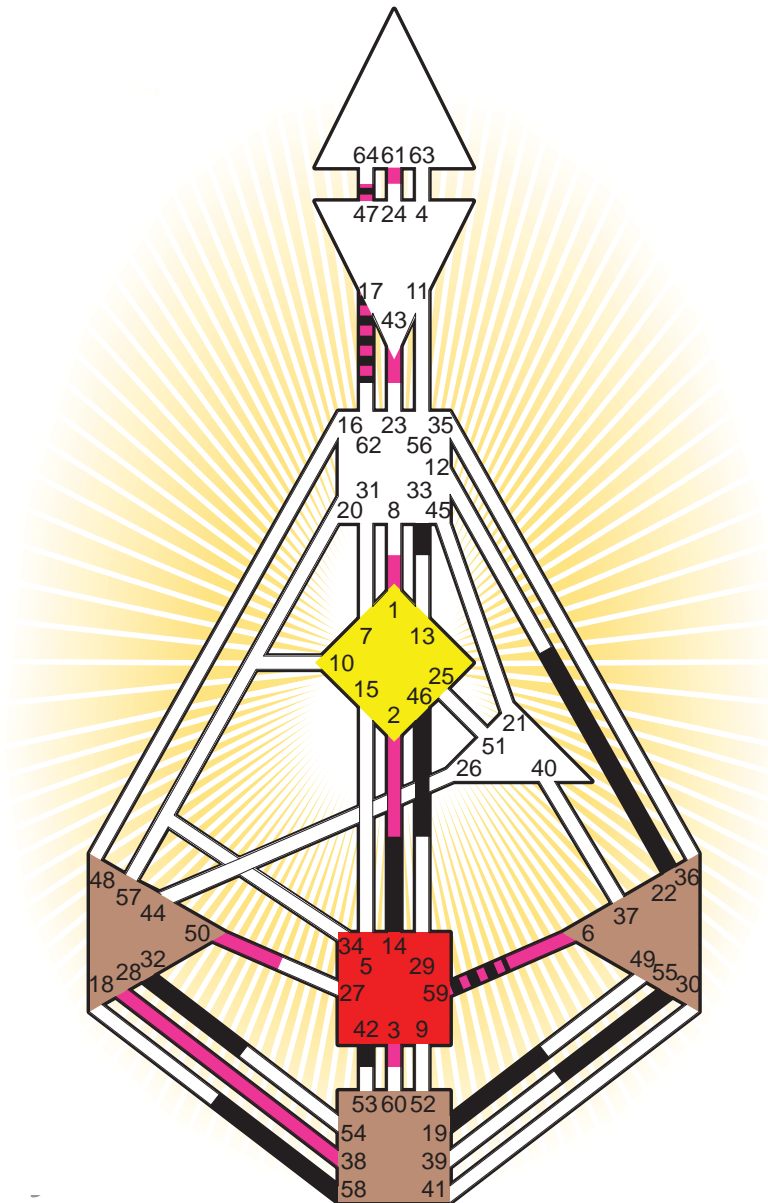

Definition Type

- No Definition
- Single Definition
- Split Definition
- Triple Split Definition
- Quadruple Split Definition

Mode

- To Wait
- To Do

Defined Centers

- Throat
- Head
- Ji
- Heart
- Sacral
- Root

Awareness

- Mental (Ajna)
- Intuitive (Spleen)
- Emotional (Solar Plexus)

	☉	⊕	☾	♋	♌	♍	♎	♏	♐	♑	♒	♓	
Personality	19.5	33.5	22.6	42.1	32.1	55.1	58.4	22.2	59.4	17.5	46.1	14.2	47.6
Design	1.1	2.1	61.2	3.2	50.2	28.1	6.6	38.2	59.3	17.3	6.6	43.6	47.6