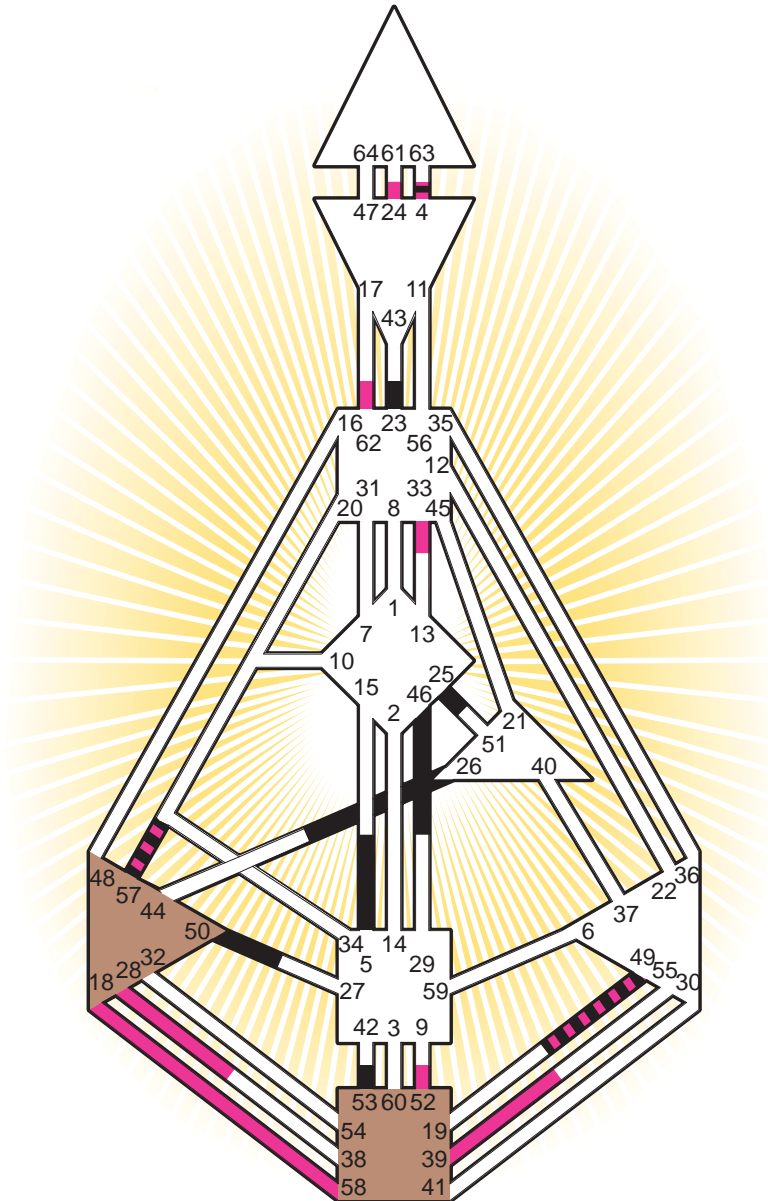

#### Definition Type

- No Definition
- Single Definition
- Split Definition
- Triple Split Definition
- Quadruple Split Definition

#### Mode

- To Wait
- To Do

#### Defined Centers

- Throat
- Head
- Ji
- Heart
- Sacral
- Root

#### Awareness

- Mental (Ajna)
- Intuitive (Spleen)
- Emotional (Solar Plexus)

	☉	⊕	☾	♋	♌	♍	♎	♏	♐	♑	♒	♓	
Personality	46.5	25.5	5.2	49.2	4.2	46.5	50.1	26.2	23.2	57.1	53.4	57.6	4.4
Design	52.1	<u>58.1</u>	33.5	49.4	4.4	62.2	52.1	28.1	24.6	<u>18.5</u>	39.5	57.5	4.1