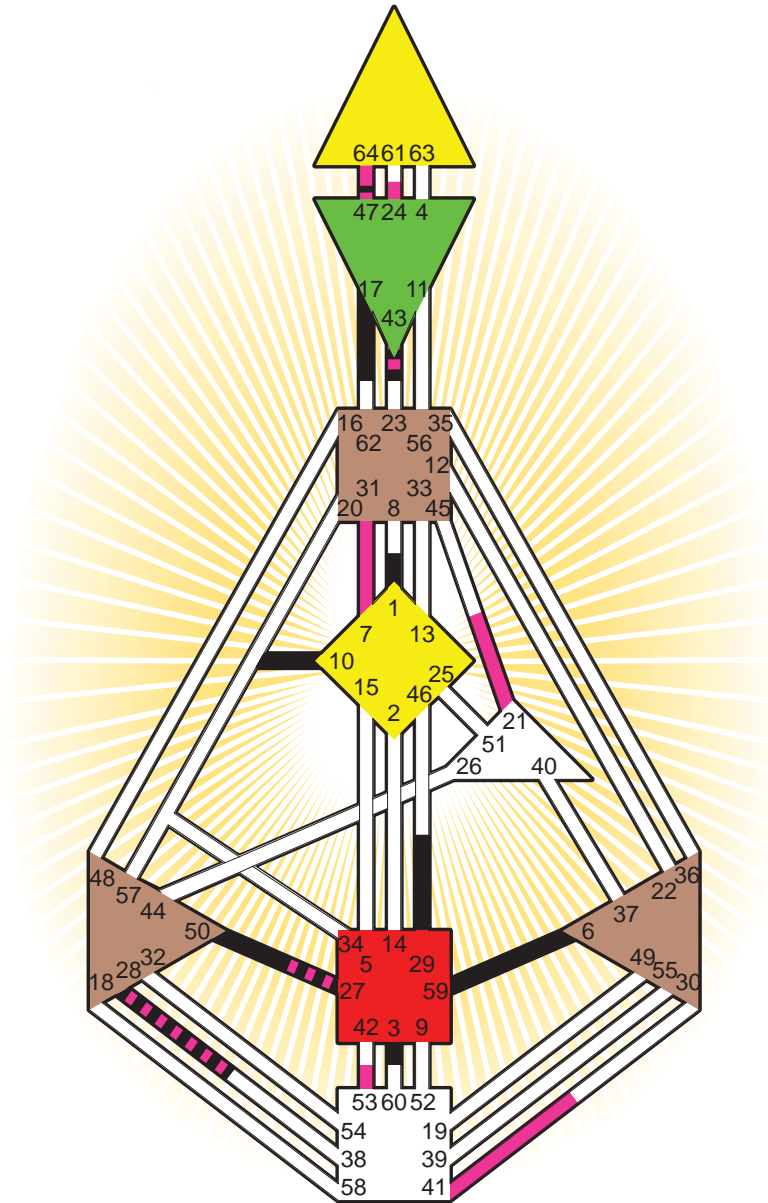

Definition Type

- No Definition
- Single Definition
- Split Definition
- Triple Split Definition
- Quadruple Split Definition

Mode

- To Wait
- To Do

Defined Centers

- Throat
- Head
- Ji
- Heart
- Sacral
- Root

Awareness

- Mental (Ajna)
- Intuitive (Spleen)
- Emotional (Solar Plexus)

	☉	⊕	☾	♋	♌	♍	♎	♏	♐	♑	♒	♓	
Personality	28.3	27.3	29.1	3.2	50.2	1.1	47.2	10.6	59.2	17.4	6.5	43.5	47.6
Design	31.5	41.5	24.3	27.1	28.1	53.2	64.1	28.4	7.1	21.4	47.6	43.3	47.3