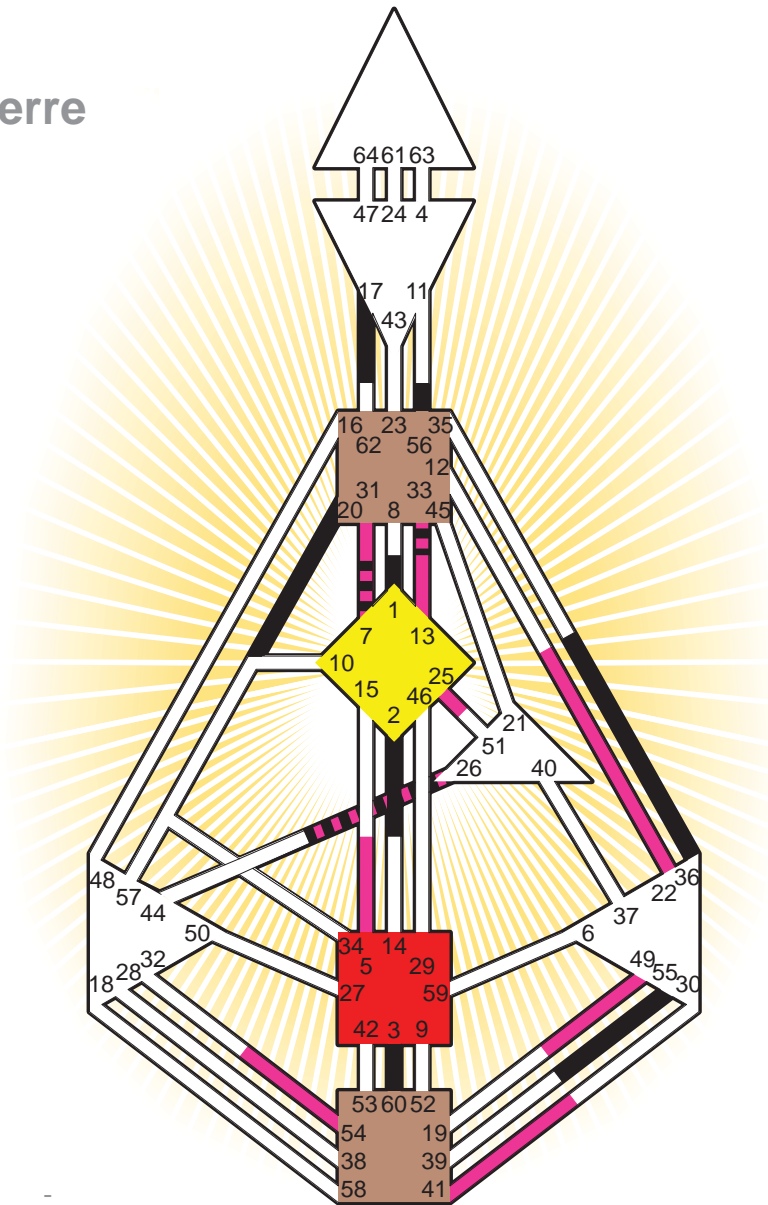

Maximilian Robespierre

Personality

Arras, F
 6. May 1758
 02:00:00 LMT
 01:48:52 GMT

Design

6. February 1758
 03:52:23 GMT

Rodden Rating **AA**

Definition Type

- No Definition
- Single Definition
- Split Definition
- Triple Split Definition
- Quadruple Split Definition

Mode

- To Wait
- To Do

Defined Centers

- Throat
- Head
- Ji
- Heart
- Sacral
- Root

Awareness

- Mental (Ajna)
- Intuitive (Spleen)
- Emotional (Solar Plexus)

	☉	⊕	☾	♋	♌	♍	♎	♏	♐	♑	♒	♓	
Personality	2.3	1.3	3.2	56.2	60.2	20.6	17.1	7.4	26.2	55.3	36.4	33.6	26.6
Design	13.5	7.5	54.4	31.3	41.3	13.3	25.5	33.6	5.4	49.6	22.5	7.1	26.6