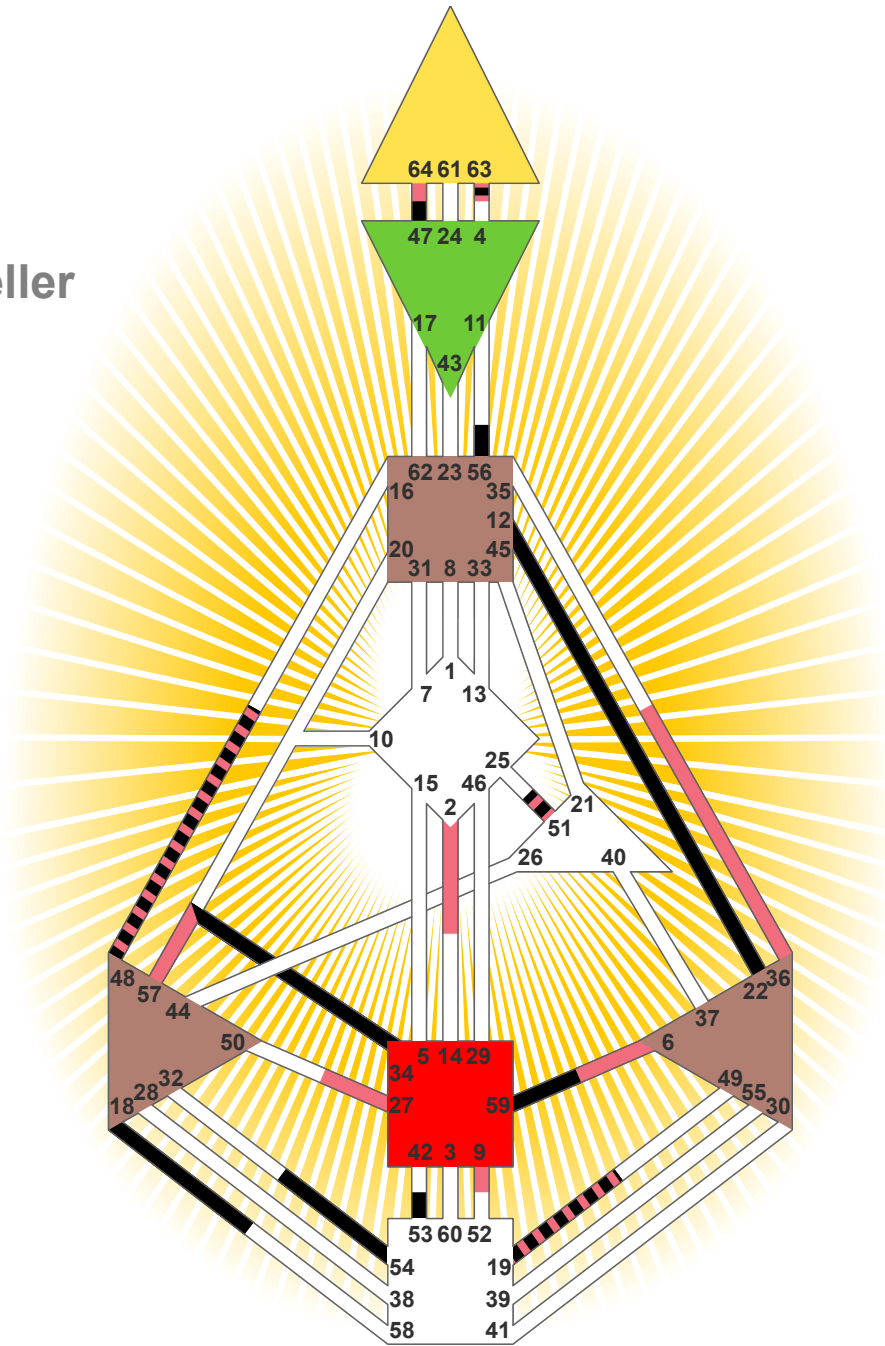

ZEN HUMAN DESIGN

INDIVIDUAL CHART

John D. Rockefeller

Personality

Richford, NY
 8. July 1839
 23:55:00 LMT
 04:59:48 GMT

Design

8. April 1839
 18:53:01 GMT

Rodden Rating **B**

Definition Type

- No Definition
- Single Definition
- Split Definition
- Triple Split Definition
- Quadruple Split Definition

Mode

- To Wait
- To Do

Defined Centers

- Throat
- Head
- Ji
- Heart
- Sacral
- Root

Awareness

- Mental (Ajna)
- Intuitiv (Spleen)
- Emotional (Solar Plexus)

| | ☉ | ☊ | ☋ | ♋ | ♌ | ♍ | ♎ | ♏ | ♐ | ♑ | ♒ | ♓ | |
|--------------------|-------------|-------------|-------------|-------------|-------------|-------------|-------------|-------------|-------------|-------------|-------------|-------------|-------------|
| Personality | 53.2 | 54.2 | 12.1 | 22.1 | 47.1 | 56.4 | 59.1 | 18.3 | 48.1 | 34.5 | 63.6 | 19.5 | 51.5 |
| Design | 51.4 | 57.4 | 19.1 | 36.3 | 6.3 | 27.6 | 2.2 | 64.1 | 48.5 | 9.5 | 63.4 | 19.5 | 51.3 |