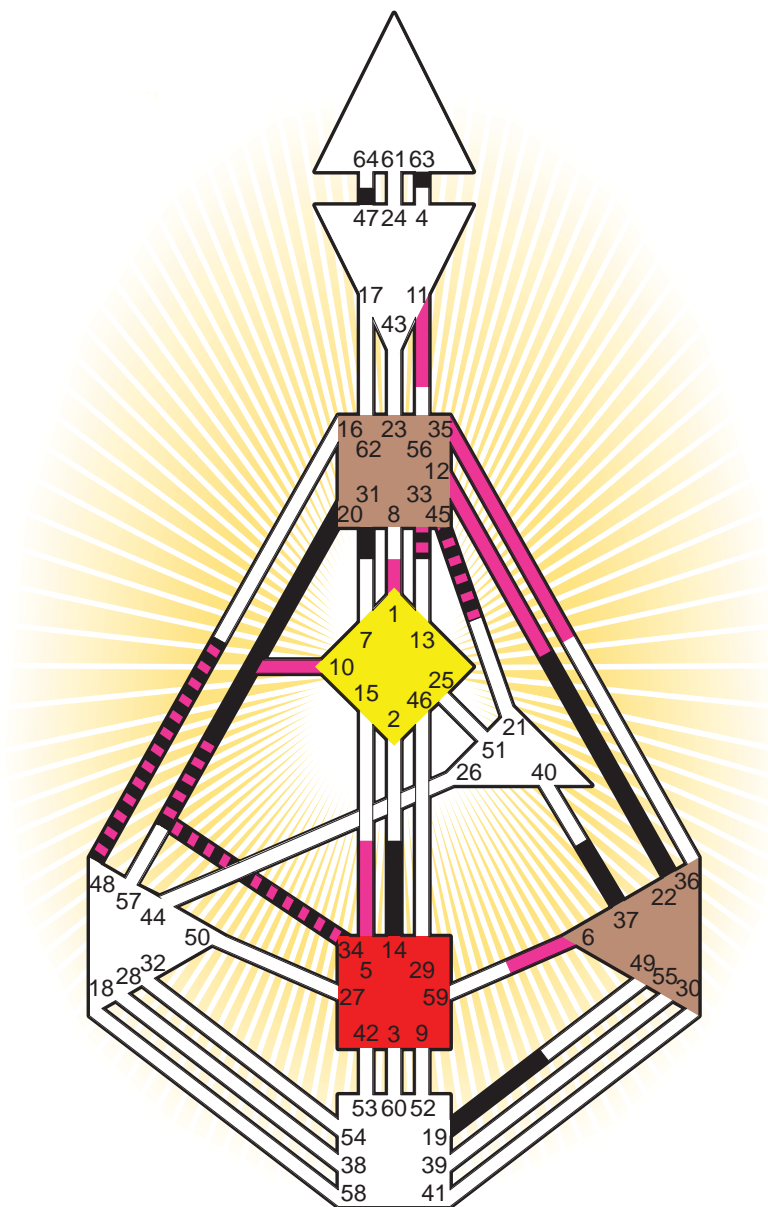

ZEN HUMAN DESIGN

INDIVIDUAL CHART

Mitt Romney

Personality

Detroit, MI
 12. March 1947
 09:51:00 EST
 14:51:00 GMT

Design

15. December 1946
 18:24:57 GMT

Rodden Rating **A**

Definition Type

- No Definition
- Single Definition
- Split Definition
- Triple Split Definition
- Quadruple Split Definition

Mode

- To Wait
- To Do

Defined Centers

- Throat
- Head
- Ji
- Heart
- Sacral
- Root

Awareness

- Mental (Ajna)
- Intuitive (Spleen)
- Emotional (Solar Plexus)

	☉	⊕	☾	♈	♉	♊	♋	♌	♍	♎	♏	♐	♑
Personality	<u>22.5</u>	<u>47.5</u>	14.4	<u>20.6</u>	<u>34.6</u>	63.3	19.1	<u>37.1</u>	14.4	31.1	45.1	48.1	33.4
Design	11.1	<u>12.1</u>	6.5	35.1	5.1	<u>34.4</u>	1.6	<u>10.1</u>	1.5	33.1	45.3	48.2	33.6