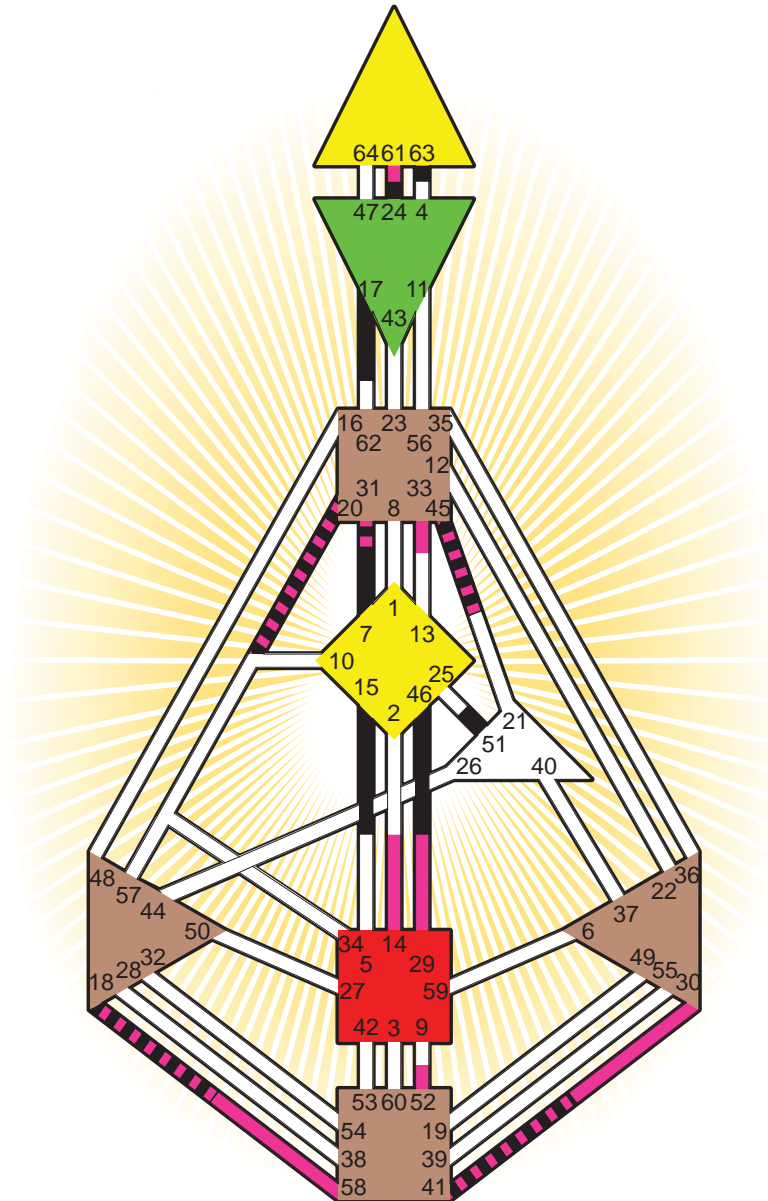

ZEN HUMAN DESIGN

INDIVIDUAL CHART

Diana Ross

Personality

Detroit, MI
 26. March 1944
 23:46:00 EWT
 03:46:00 GMT

Design

30. December 1943
 22:18:41 GMT

Rodden Rating **AA**

Definition Type

- No Definition
- Single Definition
- Split Definition
- Triple Split Definition
- Quadruple Split Definition

Mode

- To Wait
- To Do

Defined Centers

- Throat
- Head
- Ji
- Heart
- Sacral
- Root

Awareness

- Mental (Ajna)
- Intuitive (Spleen)
- Emotional (Solar Plexus)

	☉	⊕	☾	♈	♉	♊	♋	♌	♍	♎	♏	♐	♑
Personality	17.3	18.3	24.6	31.3	41.3	51.1	63.2	15.2	7.5	45.5	20.6	46.5	31.5
Design	58.5	52.5	30.6	31.6	41.6	61.5	14.2	20.6	29.3	45.6	20.6	18.1	33.1