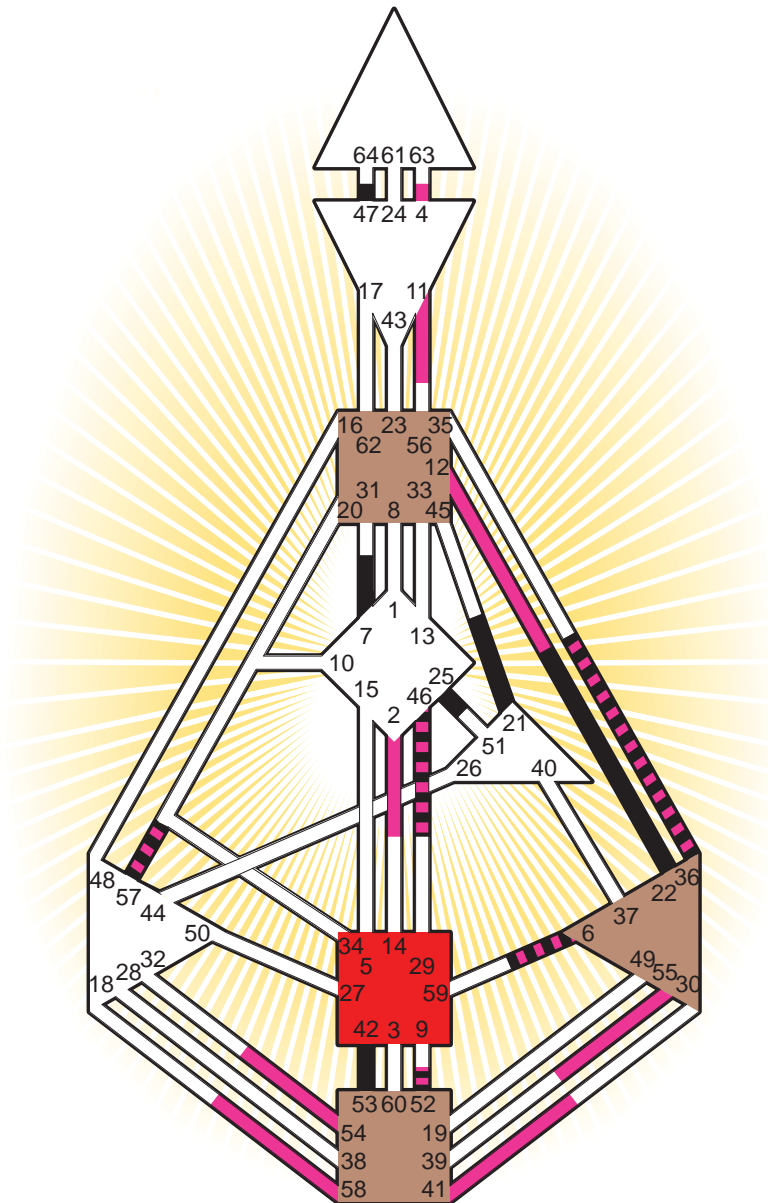

ZEN HUMAN DESIGN

INDIVIDUAL CHART

Kurt Russell

Personality

Springfield, MA
 17. March 1951
 10:42:00 EST
 15:42:00 GMT

Design

20. December 1950
 16:48:07 GMT

Rodden Rating **AA**

Definition Type

- No Definition
- Single Definition
- Split Definition
- Triple Split Definition
- Quadruple Split Definition

Mode

- To Wait
- To Do

Defined Centers

- Throat
- Head
- Ji
- Heart
- Sacral
- Root

Awareness

- Mental (Ajna)
- Intuitive (Spleen)
- Emotional (Solar Plexus)

	☉	⊕	☾	♈	♉	♊	♋	♌	♍	♎	♏	♐	♑
Personality	36.4	6.4	<u>53.3</u>	<u>22.3</u>	47.3	25.5	<u>42.5</u>	21.3	<u>22.6</u>	46.2	52.2	57.4	7.5
Design	11.6	<u>12.6</u>	2.5	36.1	6.1	54.3	58.4	41.3	55.3	46.4	52.5	57.5	4.1